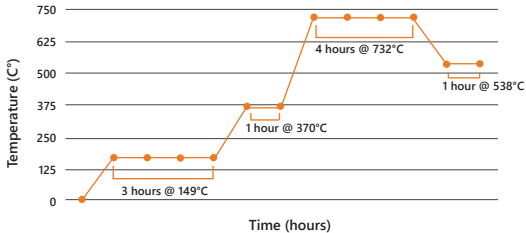

*All ramp rates set at -2°C per minute

*Burnout schedule developed & tested by Red Door Distributions