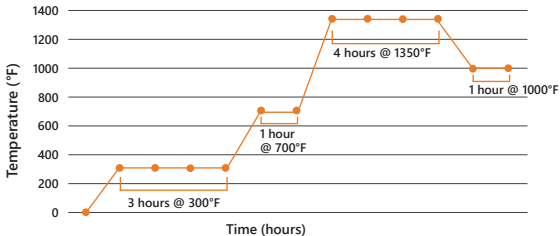

# B9Creations Recommended Burnout Schedule

\*All ramp rates set at 28°F per minute

\*Burnout schedule developed & tested by Red Door Distributions