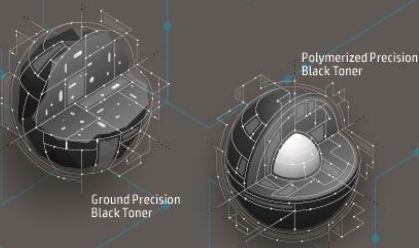

HP Precision Black Toner

Precision black toner helps your business look sharper than ever before by producing crisp, black text and professional-quality graphics.

- **HP Polymerized Precision Black Toner** is used in our smaller HP LaserJet monochrome printers and boasts a low melt wax core surrounded by the black polymer for fast and energy-efficient printing.
- **HP Ground Precision Black Toner** is used in our larger HP LaserJet monochrome printers and features a durable and more circular shape than ever before. The islands of wax in combination with the low-melt polymer deliver even faster, yet energy-efficient, high-yield, professional-quality printing.