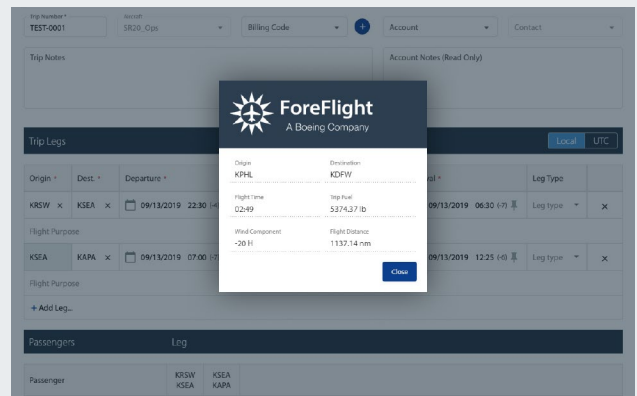

- Leverage a full flight planning engine for determining ETE calculations.
- Automatically deliver trip leg information to ForeFlight Dispatch in real time.
- Eliminate redundant airport code and aircraft information entry.

ForeFlight
A Boeing Company

BENEFIT 1 FULLY INTEGRATED SYSTEM

Complete and integrated flight department management system that includes flight operations, maintenance tracking, inventory management, and flight planning.

BENEFIT 2 IMPROVED PLANNING

Top-tier flight planning engine that delivers accurate key calculations based on real time fuel burn data, weather conditions, airport and route statistics, and other metrics.