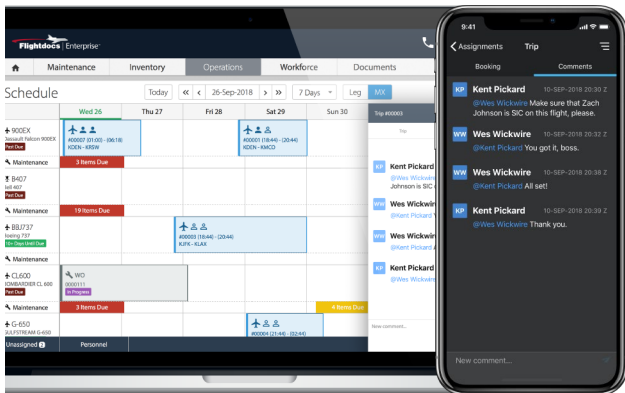

- Leverage a full flight planning engine for determining ETE calculations.
- Automatically deliver trip leg information to ForeFlight Dispatch in real time.
- Eliminate redundant airport code and aircraft information entry.

ForeFlight
A Boeing Company

BENEFIT 1 FULLY INTEGRATED SYSTEM

Complete and integrated flight department management system that includes flight operations, maintenance tracking, inventory management, and flight planning.

BENEFIT 2 IMPROVED PLANNING

Top-tier flight planning engine that delivers accurate key calculations based on real time fuel burn data, weather conditions, airport and route statistics, and other metrics.

BENEFIT 3 STREAMLINED DATA ENTRY

Whether a dispatcher using the web app or a pilot utilizing the iOS app, all data entry is centralized, synchronized, and intelligently automated to eliminate common errors.