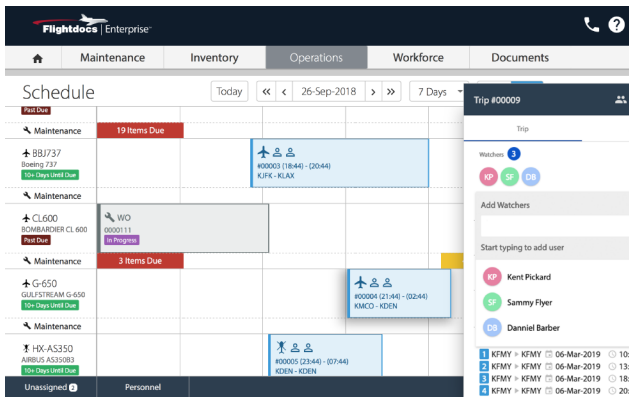

BENEFIT 1 FULLY INTEGRATED SYSTEM

Complete and integrated flight department management system that includes flight operations, maintenance tracking, inventory management, and flight planning.

BENEFIT 2 IMPROVED PLANNING

Top-tier flight planning engine that delivers accurate key calculations based on real time fuel burn data, weather conditions, airport and route statistics, and other metrics.