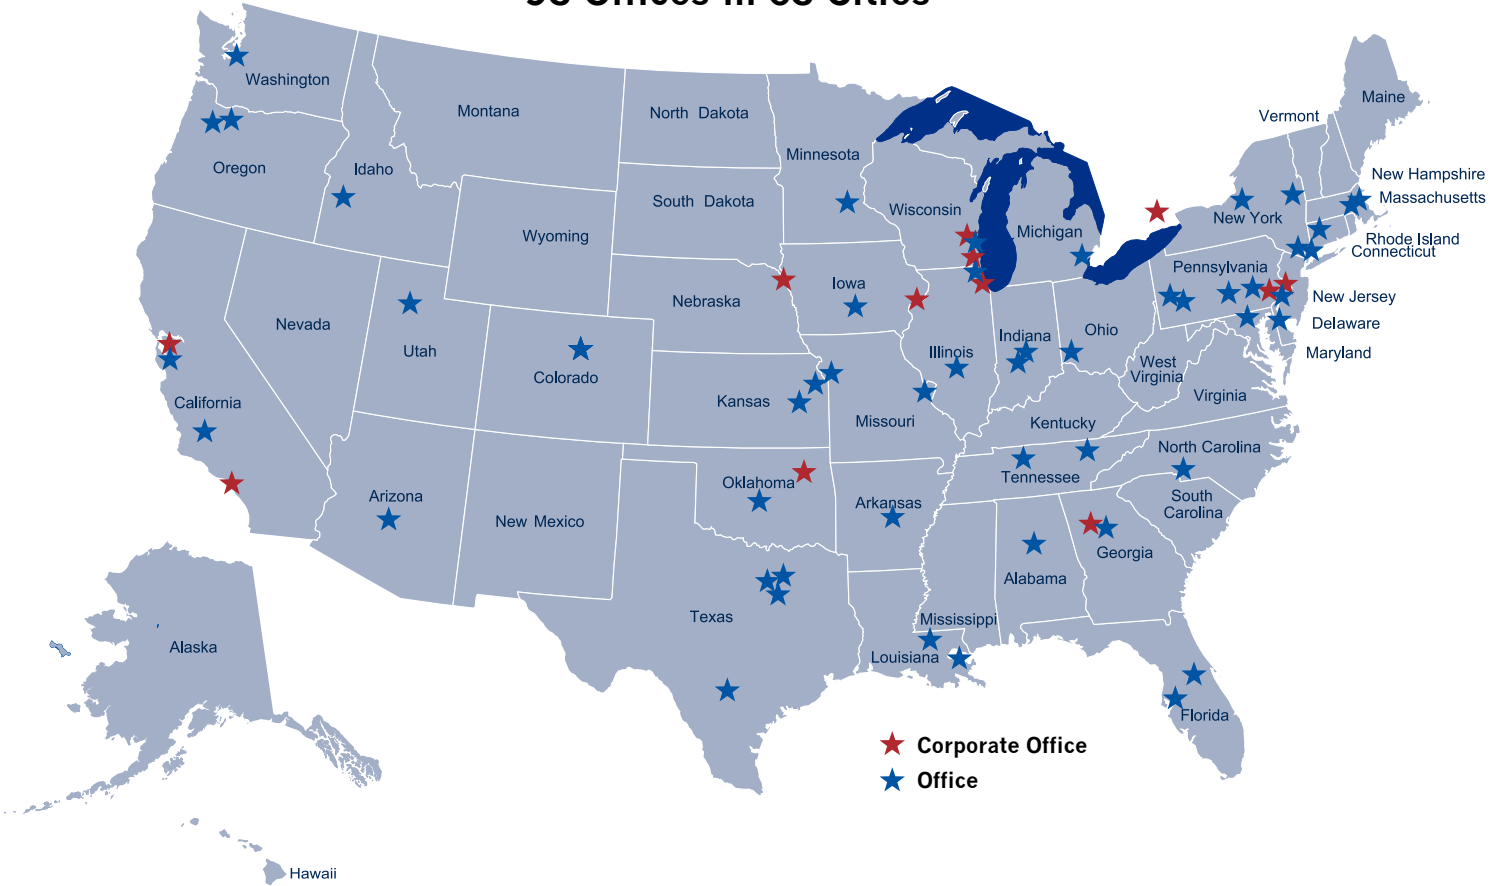

Old Republic General Insurance Group National Footprint

93 Offices in 63 Cities

BITCO Insurance Companies

Davenport, Iowa
 Beaverton, Oregon
 Kansas City, Kansas
 Denver, Colorado
 Des Moines, Iowa
 Oklahoma City, Oklahoma
 Dallas, Texas
 San Antonio, Texas
 St. Louis, Missouri
 Little Rock, Arkansas
 New Orleans, Louisiana
 Indianapolis, Indiana
 Nashville, Tennessee
 Atlanta, Georgia
 Charlotte, North Carolina
 Pittsburgh, Pennsylvania

Great West Casualty Company

South Sioux City, Nebraska
 Boise, Idaho
 Arlington, Texas
 Bloomington, Indiana
 Knoxville, Tennessee

Old Republic Aerospace

Kennesaw, Georgia
 Seattle, Washington
 Dallas, Texas
 Chicago, Illinois
 Atlanta, Georgia
 New York, New York

San Ramon, California

Old Republic General Insurance Group

Chicago, Illinois

Old Republic Insured Automotive Services

Tulsa, Oklahoma

Old Republic Professional Liability

Chicago, Illinois
 Los Angeles, California
 Denver, Colorado
 New York, New York

Old Republic Risk Management

Brookfield, Wisconsin
 Atlanta, Georgia
 Chicago, Illinois
 Greensburg, Pennsylvania
 Irving, Texas
 New York, New York
 Philadelphia, Pennsylvania
 San Francisco, California