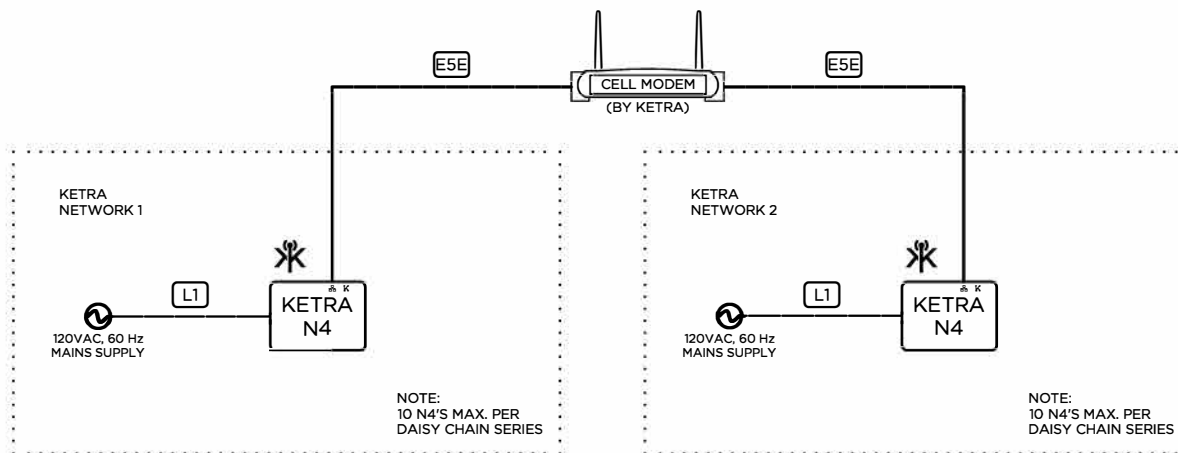

KETRA

6321 E. STASSNEY LN.
SUITE 13-400
AUSTIN, TX 78744
P: 512.347.1100

GENERAL NOTES:

1. KETRANET MESH IS KETRA'S WIRELESS CONTROL PROTOCOL.
2. A NODE IS A KETRANET MESH ENABLED WIRELESS DEVICE.
3. 50 KETRANET MESH NODES MAX. PER INSTALLATION NETWORK.
4. ALL KETRANET MESH NODES TO BE INSTALLED WITHIN 50'-0" RANGE OF THE NEAREST NODE.
5. 10 N4'S MAX. PER DAISY CHAIN SERIES.

SHEET NAME
KETRA
MULTI-NETWORKS,
N4, CELL MODEM

SHEET

1 OF 1

KEY

-  12 AWG, 3 WIRE
-  CAT5E, 4 PAIR, UNSHIELDED
-  KETRANET MESH WIRELESS NETWORK