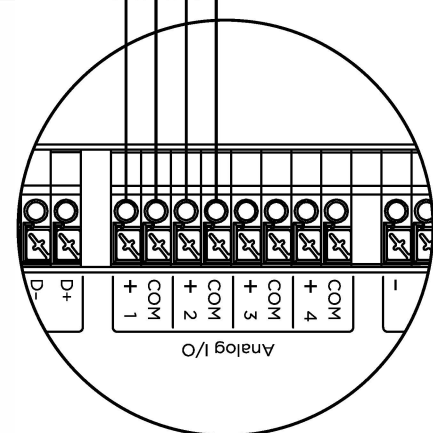

FOR REFERENCE ONLY  
NOT FOR  
CONSTRUCTION

DRAWING TYPE: WD

DRAWING #:

REVISION #: 01

DATE: 12/09/2016

DRAWN BY: CEH

CHECKED BY: TH

SCALE: NTS

SHEET NAME

KETRA  
N3, 0-10V LOAD, KL14

SHEET

1 OF 1

N3 DETAIL VIEW

KEY	
	KETRANET MESH WIRELESS NETWORK