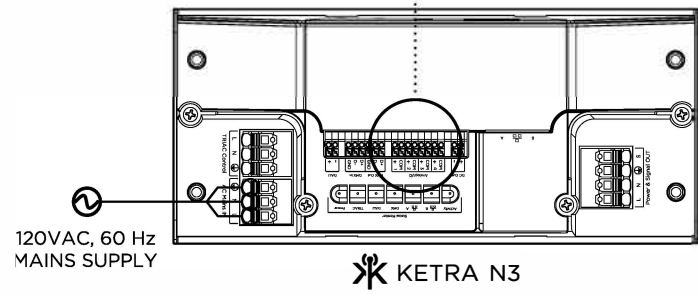

SHEET NAME

KETRA  
N3, 0-10V LOAD, KL14

SHEET

1 OF 1

N3 DETAIL VIEW

KEY	
	KETRANET MESH WIRELESS NETWORK