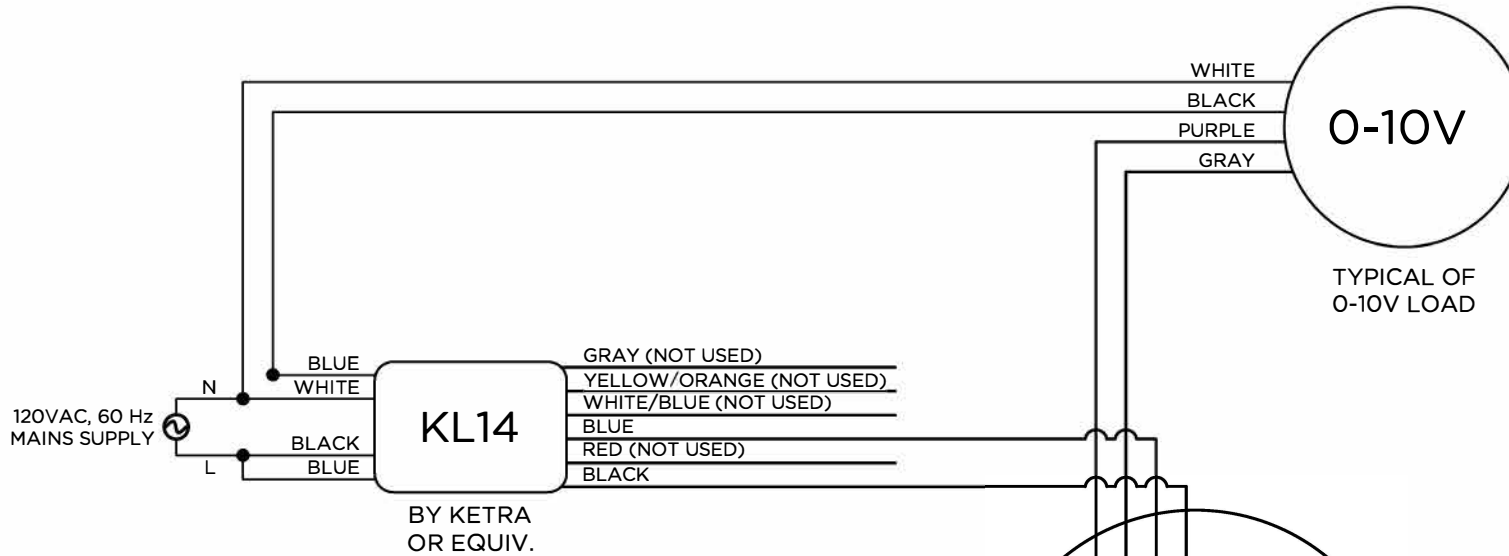

SHEET NAME

KETRA  
N3, 0-10V LOAD, KL14

SHEET

1 OF 1

N3 DETAIL VIEW

KEY	
	KETRANET MESH WIRELESS NETWORK