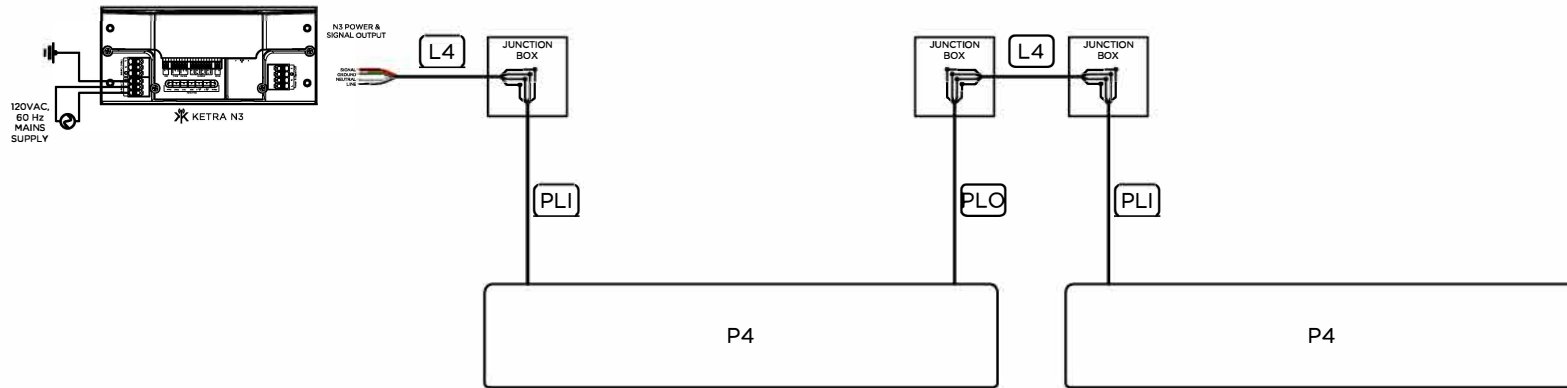

KETRA

Natural Light. Better Life.™

6321 E. STASSNEY LN.
SUITE 13-400
AUSTIN, TX 78744
P: 512.872.4357

GENERAL NOTES:

1. KETRANET MESH IS KETRA'S WIRELESS CONTROL PROTOCOL.
2. A NODE IS A KETRANET MESH ENABLED WIRELESS DEVICE.
3. 50 KETRANET MESH NODES MAX. PER INSTALLATION NETWORK.
4. ALL KETRANET MESH NODES TO BE INSTALLED WITHIN 50'-0" RANGE OF THE NEAREST NODE.
5. PER N3:
MAX. FIXTURE QTY: 40FT OF G2
MAX. RUN LENGTH: 100FT

PER N3:
MAX. FIXTURE QTY: 40 FT OF P4
MAX. RUN LENGTH: 100FT

50 KETRANET MESH NODES PER
INSTALLATION NETWORK

KEY

- L4** 16 AWG, 4 WIRE
- PLI** KETRA P4 PENDANT LEADER CABLE IN
- PLO** KETRA P4 PENDANT LEADER CABLE OUT
- ✱** KETRANET MESH WIRELESS NETWORK