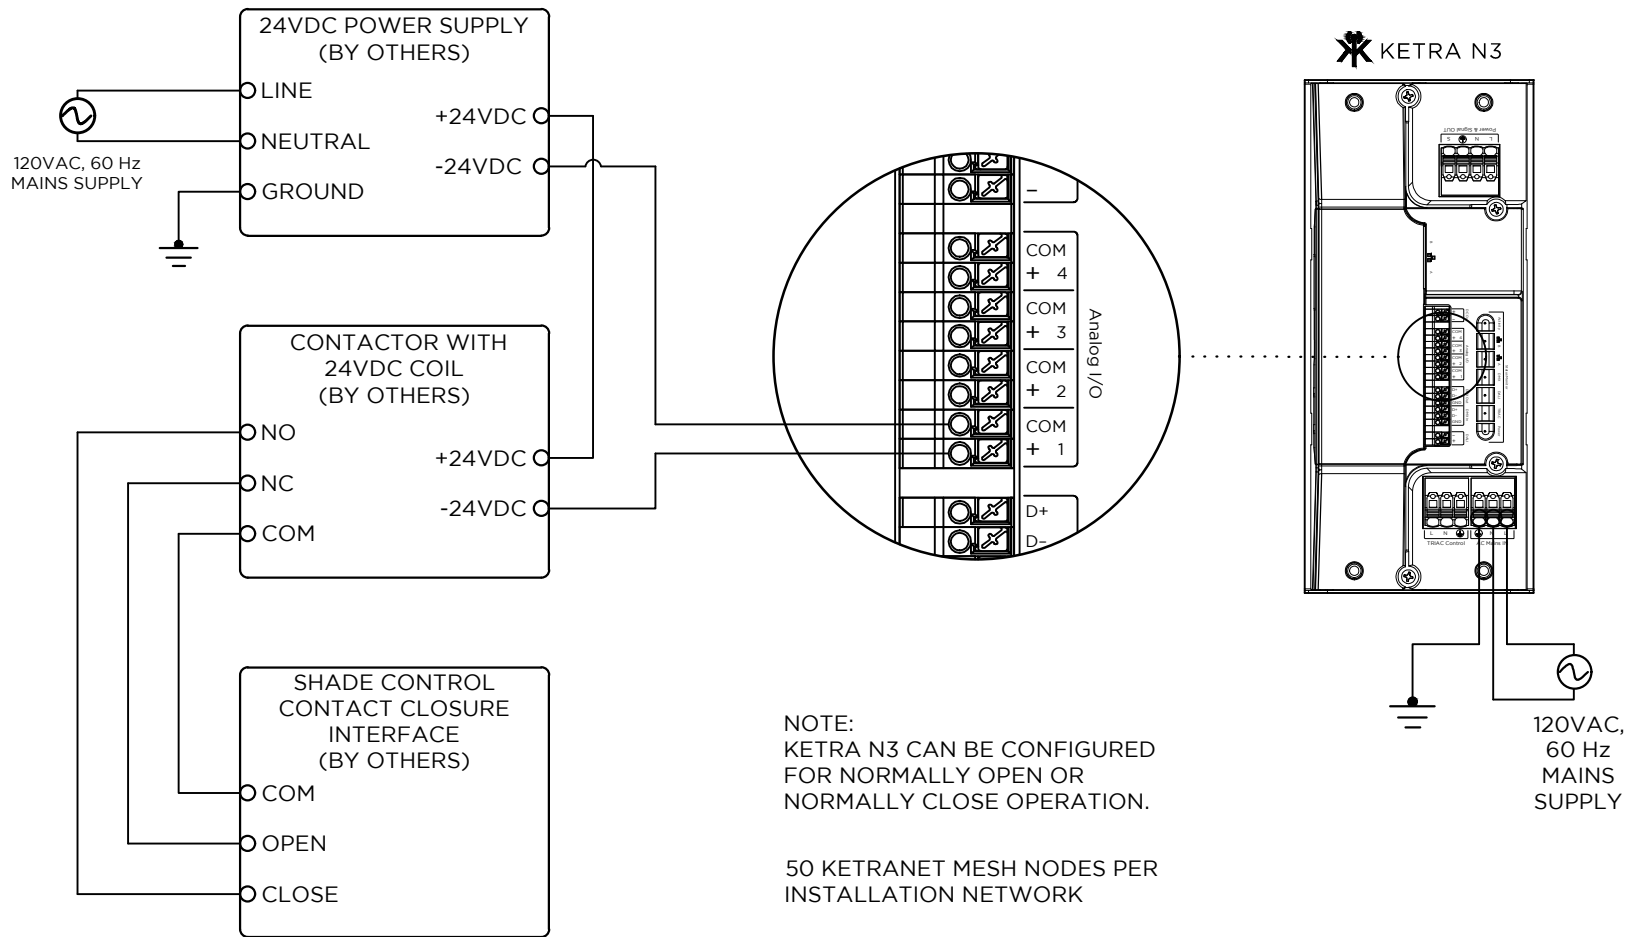

KETRA

6321 E. STASSNEY LN.
SUITE 13-400
AUSTIN, TX 78744
P: 512.347.1100

GENERAL NOTES:

1. KETRANET MESH IS KETRA'S WIRELESS CONTROL PROTOCOL.
2. A NODE IS A KETRANET MESH ENABLED WIRELESS DEVICE.
3. 50 KETRANET MESH NODES MAX. PER INSTALLATION NETWORK.
4. ALL KETRANET MESH NODES TO BE INSTALLED WITHIN 50'-0" RANGE OF THE NEAREST NODE.
5. KETRA N3 CAN BE CONFIGURED FOR NORMALLY OPEN OR NORMALLY CLOSE OPERATION.

NOTE:
KETRA N3 CAN BE CONFIGURED
FOR NORMALLY OPEN OR
NORMALLY CLOSE OPERATION.

50 KETRANET MESH NODES PER
INSTALLATION NETWORK

FOR REFERENCE ONLY
NOT FOR
CONSTRUCTION

DRAWING TYPE: WD
DRAWING #:
REVISION #: 01
DATE: 05/20/2016
DRAWN BY: CEH
CHECKED BY: GEB
SCALE: NTS

SHEET NAME
KETRA
N3, SHADE CONTROL

KEY

KETRANET MESH
WIRELESS NETWORK

SHEET
1 OF **1**