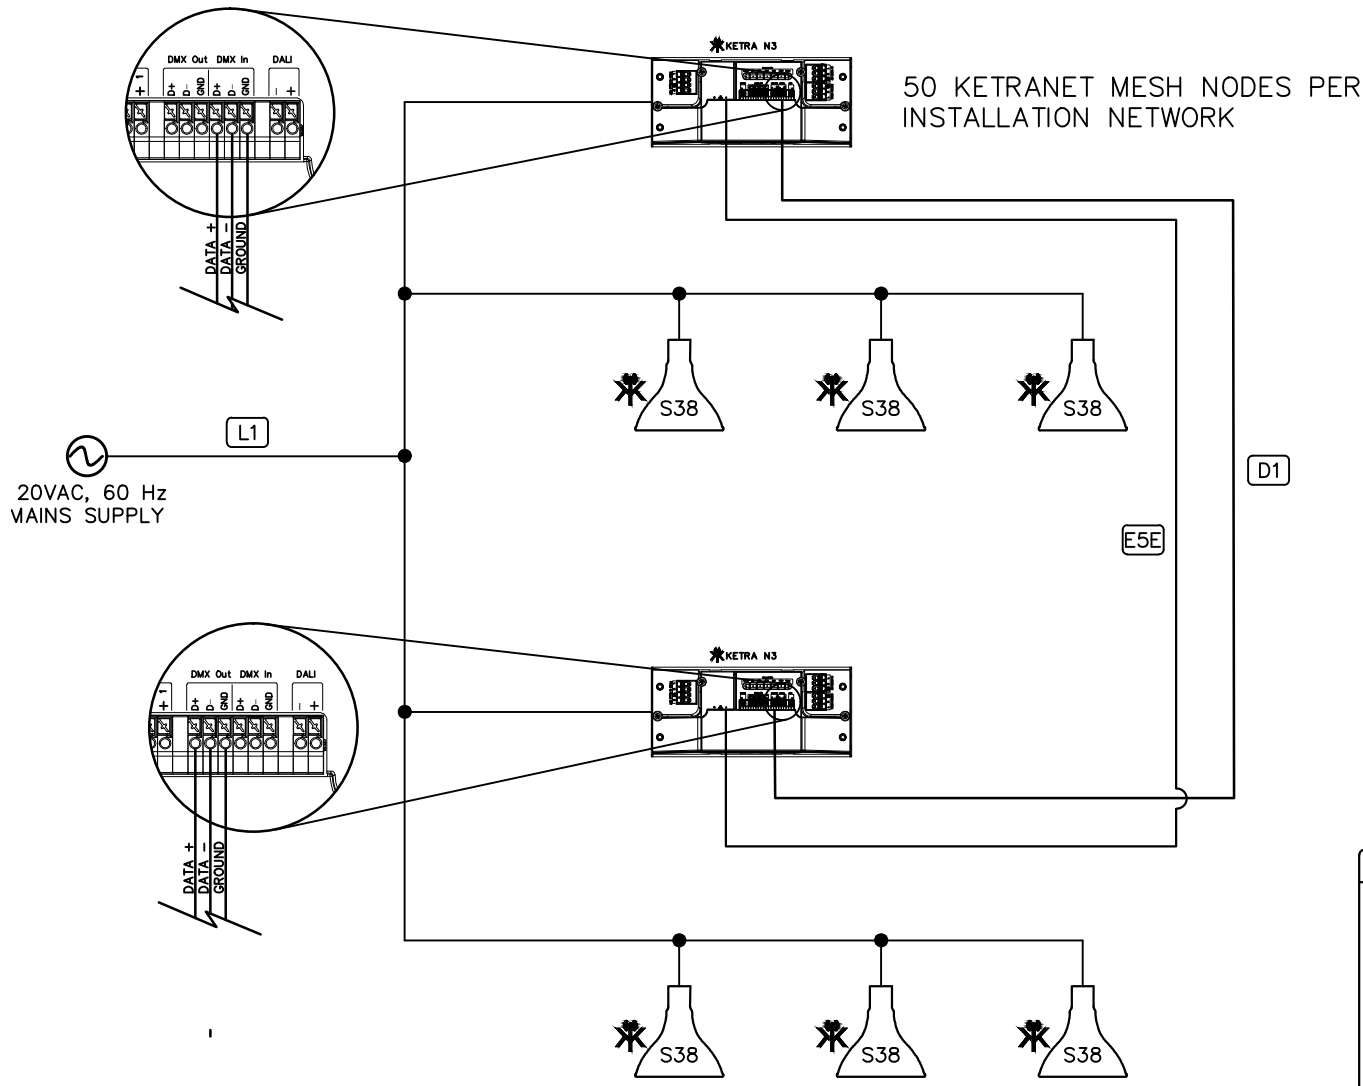

## GENERAL NOTES:

1. KETRANET MESH IS KETRA'S WIRELESS CONTROL PROTOCOL.
2. A NODE IS A KETRANET MESH ENABLED WIRELESS DEVICE.
3. 50 KETRANET MESH NODES MAX. PER INSTALLATION NETWORK.
4. ALL KETRANET MESH NODES TO BE INSTALLED WITHIN 50'-0" RANGE OF THE NEAREST NODE.

FOR REFERENCE ONLY  
NOT FOR  
CONSTRUCTION

DRAWING TYPE: OL  
DRAWING #:  
REVISION #: 01  
DATE: 04/26/2016  
DRAWN BY: CEH  
CHECKED BY: GEB  
SCALE: NTS

SHEET NAME  
KETRA MULTIPLE KNET,  
N3, S38, DMX-OUT TO  
N3

## KEY

- L1** 12 AWG, 3 WIRE
- D1** BELDEN-9729 OR EQUIVALENT DMX, 2 TWISTED PAIRS, SHIE
- E5E** CAT5E, 4 PAIR, UNS
- \*** KETRANET MESH