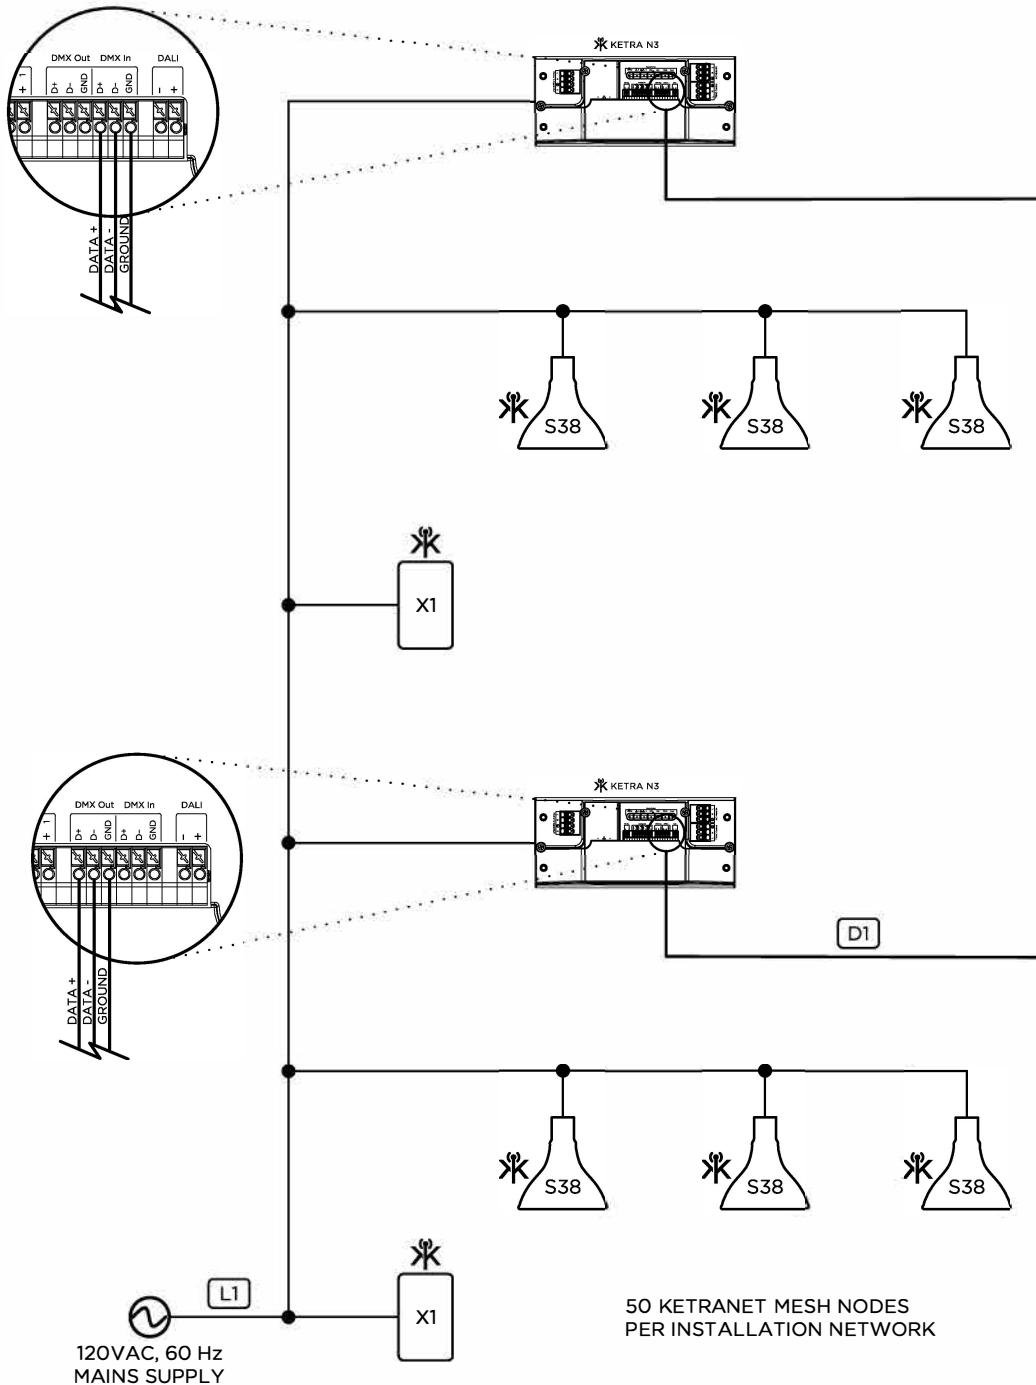

KETRA

6321 E. STASSNEY LN.
SUITE 13-400
AUSTIN, TX 78744
P: 512.347.1100

GENERAL NOTES:

1. KETRANET MESH IS KETRA'S WIRELESS CONTROL PROTOCOL.
2. A NODE IS A KETRANET MESH ENABLED WIRELESS DEVICE.
3. 50 KETRANET MESH NODES MAX. PER INSTALLATION NETWORK.
4. ALL KETRANET MESH NODES TO BE INSTALLED WITHIN 50'-0" RANGE OF THE NEAREST NODE.

FOR REFERENCE ONLY
NOT FOR
CONSTRUCTION

DRAWING TYPE: OL
DRAWING #:
REVISION #: 00
DATE: 01/18/2017
DRAWN BY: CEH
CHECKED BY: LEB
SCALE: NTS

SHEET NAME
KETRA
N3, X1, S38,
DMX-OUT TO N3

SHEET

1 OF 1

KEY	
L1	12 AWG, 3 WIRE
D1	BELDEN-9729 OR EQUIVALENT DMX, 2 TWISTED PAIRS, SHIELDED
*	KETRANET MESH WIRELESS NETWORK