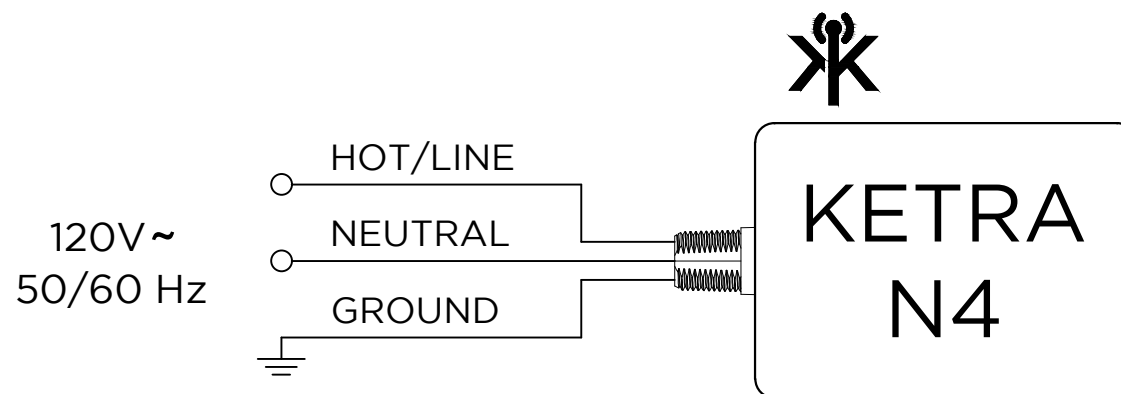

## GENERAL NOTES:

1. KETRANET MESH IS KETRA'S WIRELESS CONTROL PROTOCOL.
2. A NODE IS A KETRANET MESH ENABLED WIRELESS DEVICE.
3. 50 KETRANET MESH NODES MAX. PER INSTALLATION NETWORK.
4. ALL KETRANET MESH NODES TO BE INSTALLED WITHIN 50'-0" RANGE OF THE NEAREST NODE.