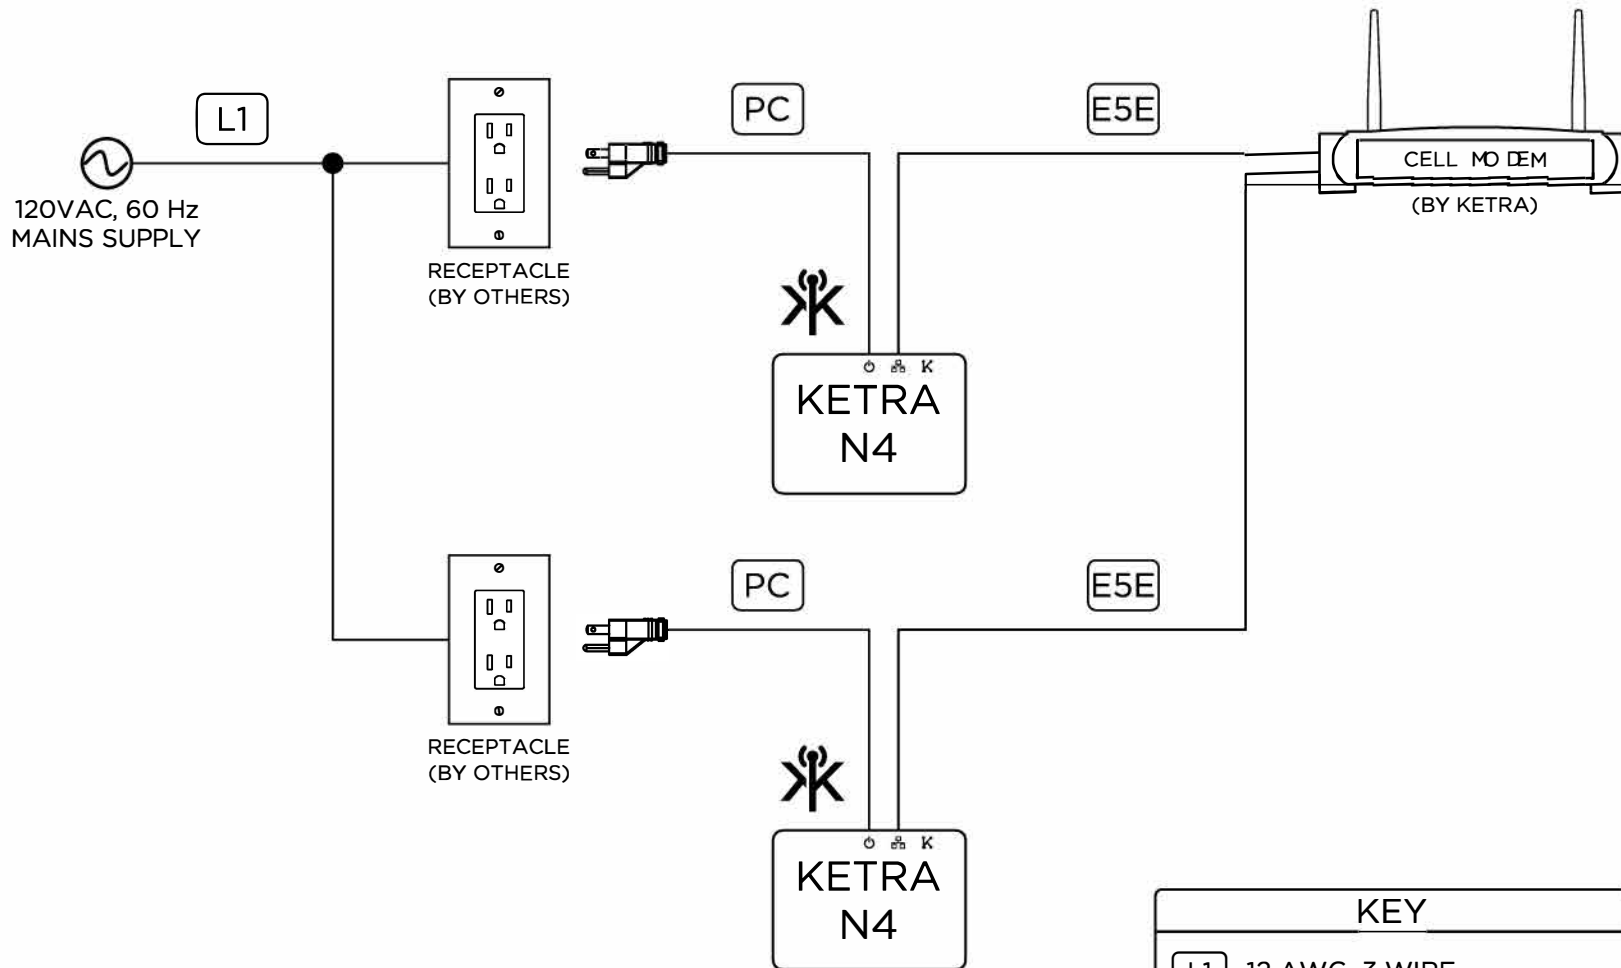

## GENERAL NOTES:

1. KETRANET MESH IS KETRA'S WIRELESS CONTROL PROTOCOL.
2. A NODE IS A KETRANET MESH ENABLED WIRELESS DEVICE.
3. 50 KETRANET MESH NODES MAX. PER INSTALLATION NETWORK.
4. ALL KETRANET MESH NODES TO BE INSTALLED WITHIN 50'-0" RANGE OF THE NEAREST NODE.
5. 10 N4'S MAX. PER DAISY CHAIN SERIES.

FOR REFERENCE ONLY  
NOT FOR  
CONSTRUCTION

DRAWING TYPE: WD

DRAWING #:

REVISION #: 01

DATE: 02/21/2016

DRAWN BY: CEH

CHECKED BY: GEB

SCALE: NTS

SHEET NAME

KETRA  
N4, N4, CELL MODEM

SHEET

1 OF 1

## KEY

- L1** 12 AWG, 3 WIRE
- PC** KETRA POWER CORD
- E5E** CAT5E, 4 PAIR, UNSHIELDED
-  KETRANET MESH WIRELESS NETWORK