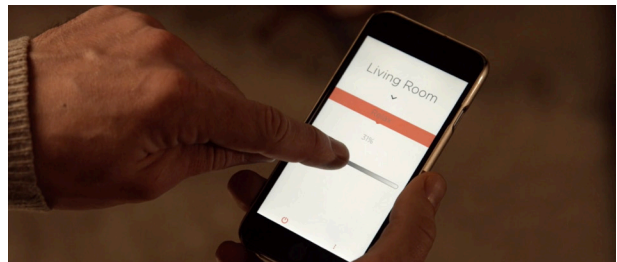

Health

- Eliminates blue light exposure at night, which helps regulate sleep cycles
- Healthy sleep patterns enhance overall physical and emotional wellness

Convenience

- Use pre-curated content selected by experts or set your own custom scenes
- Use Ketra wall stations or mobile app to control all the lights in the house
- Integrates with leading home automation systems, Crestron and Lutron

Safety

- Night light level dimming provides subtle glow for hallways and stairs at night
- Control all interior and exterior lights with one button before entering or from your bedside
- Integrates with leading home security systems