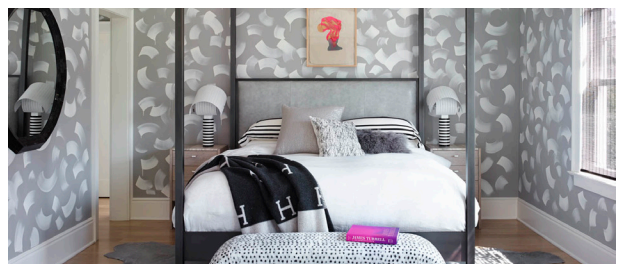

Mariana G. Figueiro, PhD, Lighting Research Center

Aesthetics

- Light beautifully renders finishes and textures to always look their best
- Bright and vibrant during the day, warm candlelight in the evening

Health

- Eliminates blue light exposure at night, which helps regulate sleep cycles
- Healthy sleep patterns enhance overall physical and emotional wellness

Convenience

- Use pre-curated content selected by experts or set your own custom scenes
- Use Ketra wall stations or mobile app to control all the lights in the house
- Integrates with leading home automation systems, Crestron and Lutron

Integrated Fixtures D4R and D3 Downlights Retrofit Lamps S30, S38, and A20 Lamps

- Lamps screw into standard light fixtures
- Wireless control adjusts brightness and color
- Tunable white from warm to cool
- Select from infinite color options
- 50,000+ hour lifetime, longer than average home ownership