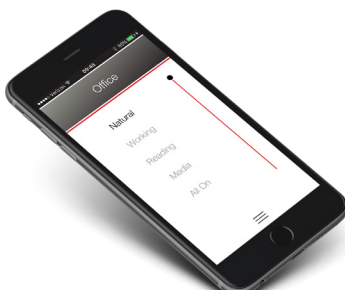

Mobile App

- Instantly change lighting from anywhere within your home WiFi network
- Available through the App Store and Google Play for phones and tablets

Crestron and Lutron Integration

- Easily integrates with existing home controls
- Recall scenes or shows, or change intensity and color of individual light groups