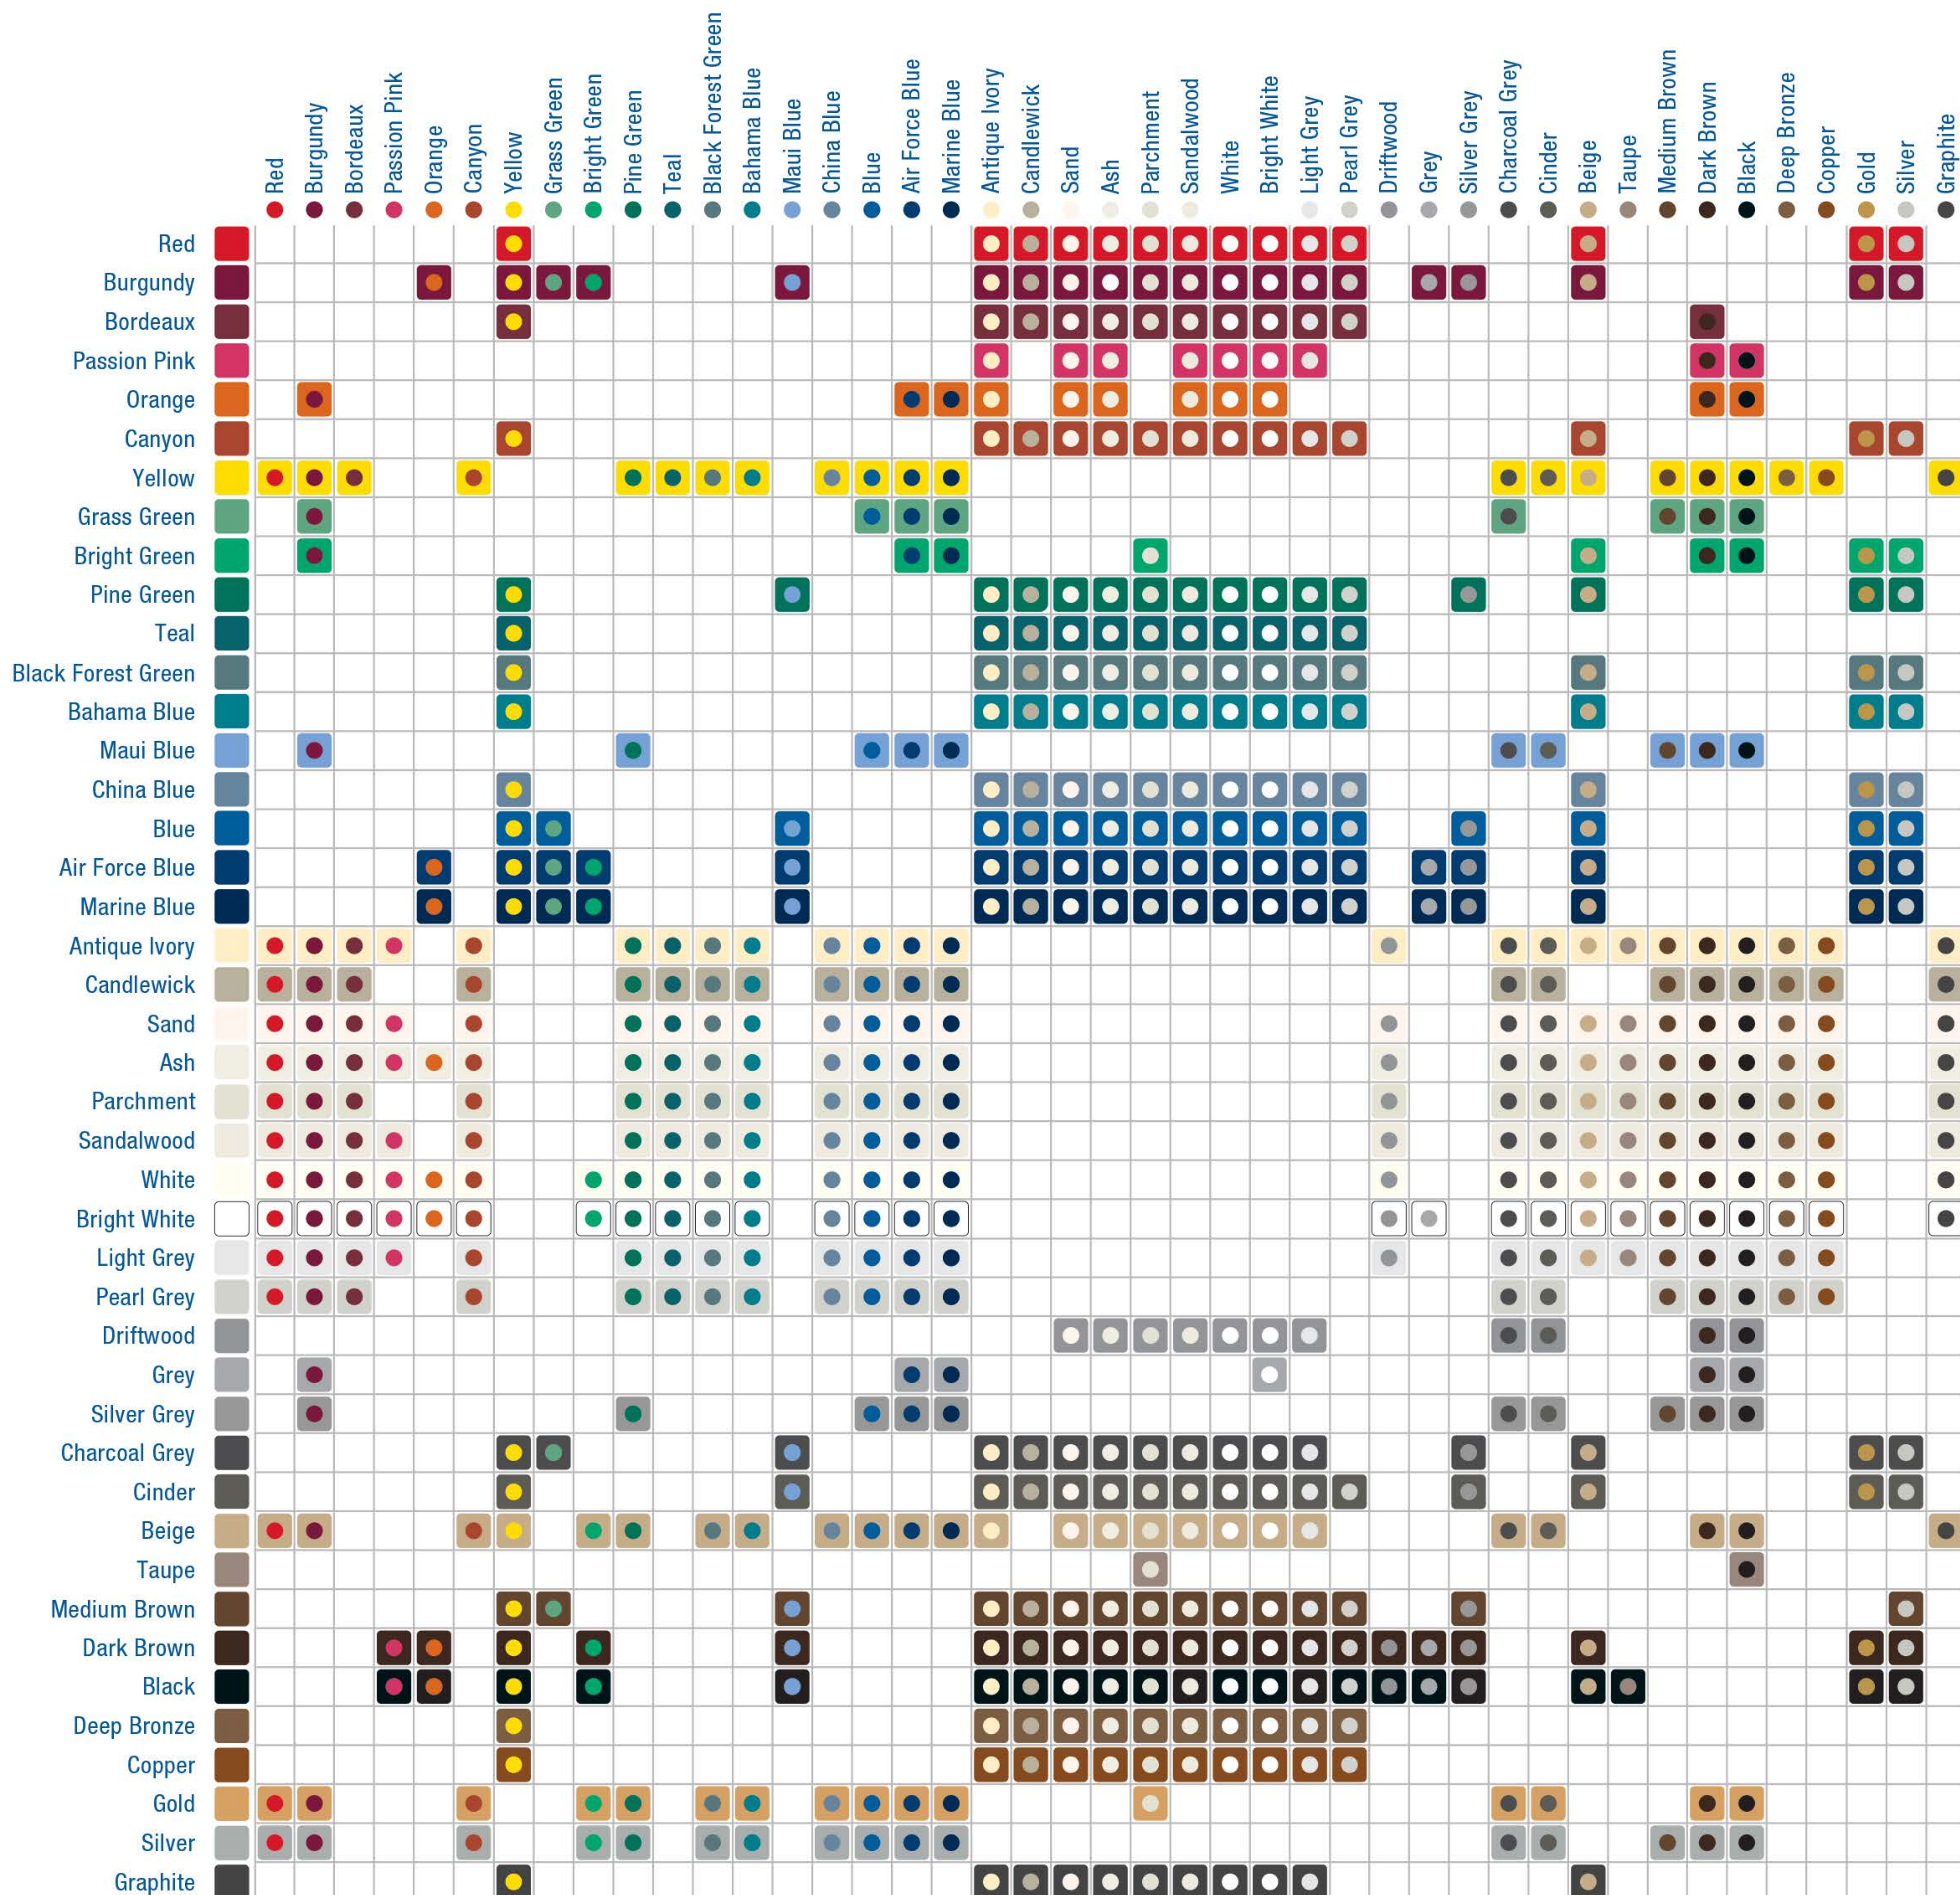

ADA COLOR CONTRAST GUIDE

ADA Alternative Applique & ADA Alternative Substrate

ALPHA DOG

ADA SIGNS

— ADA signs made easy

ADA ALTERNATIVE APPLIQUE

ADA ALTERNATIVE SUBSTRATE

These color combinations are provided as a courtesy from Rowmark and does not guarantee ADA compliance.

Before installing an ADA sign, please consult with the ADA at www.ada.gov to ensure your project meets federal guidelines.