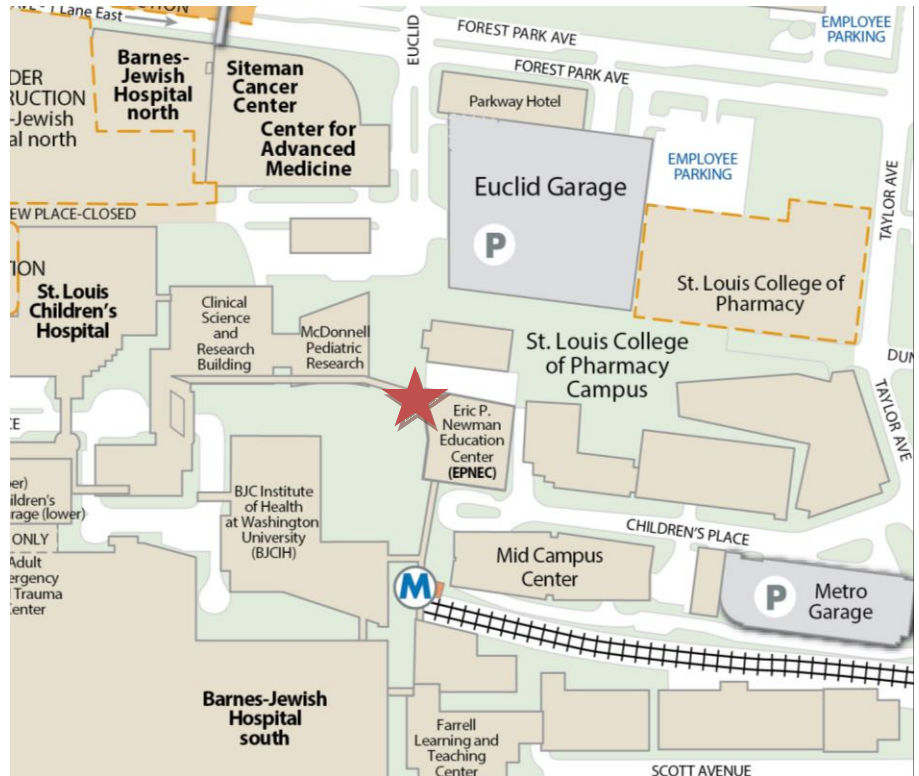

Parking:

Upon arriving, please utilize levels 6-7 of the Metro Parking Garage located at the corner of Taylor Avenue and Children's Place. The garage address is 4560 Children's Place, St. Louis, MO 63110. Go to level 3 to enter into the pedestrian walkway. Press handicap button to open the door. Turn left into the walkway. Make the first right (past Kaldi's Coffee). Walk a short distance, and you will enter EPNEC at the 2nd level.

Payment:

For Technology & Leadership students only - You will receive a parking validation ticket when you arrive at class.

From Forest Park Avenue*:

- South on Taylor Avenue
- Right on Children's Place
- Left into Metro Garage
- Exit garage to the left and walk a short block to EPNEC — it will be on the right side.

From the airport:

- I-70 east to I-170 south
- I-170 south to 64/40
- East on 64/40 to Kingshighway
- North on Kingshighway to Forest Park Ave
- Turn Right on Forest Park Ave to Taylor Ave
- Turn Right on Taylor Ave to Children's Place
- Turn Right on Children's Place
- Turn Left into Metro garage
- Exit garage to the left and walk a short block to EPNEC— it will be on the right side.

From downtown St. Louis and points east:

- West on I-55, I-70, I-64
- Take Forest Park Avenue / Grand Boulevard exit
- Forest Park Avenue west to Taylor Avenue
- Left on Taylor Avenue to Children's Place
- Right on Children's Place
- Left into Metro Garage
- Exit garage to the left and walk a short block to EPNEC— it will be on the right side.