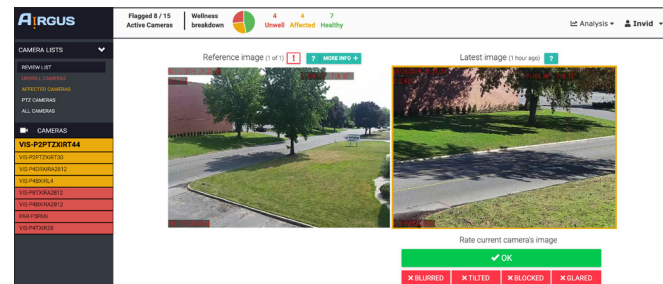

Reference Image

Blurry Image

Tilted Image

Blocked Image

Image Glare

Low Light

Video Feed Loss

AIRGUS

AI-Based Camera Inspection

Features

- AI Algorithm searches in the Background for Unusable Footage
- Daily Camera Analysis
- Daily Automated Notifications for the following:
 - Blurry Images
 - Tilted Images
 - Blocked Images
 - Image Glare
 - Low Light
 - Video Feed Loss
- Detailed Email Reports
- Detailed Statistics with 30-Day Overview
- Camera Analyzer
- Easy-to-use Interface

Daily Camera Analysis

Daily Camera Notifications

Detailed Stats with 30-Day Overview

Free Fully Functional
30-Day Trial Available!

Camera locations	PWOC cameras	WAREHOUSE 360 LEFT Problem History (all time)
City Hall	WAREHOUSE BACK ROLL UP	
Fleet Maintenance	WAREHOUSE 360 LEFT	
General Services	WAREHOUSE FRONT ROLL UP	
IR Holmes/Campus Hills	WAREHOUSE 360 RIGHT	
PWOC	E SIDE ADMIN 1	
	E SIDE ADMIN	
	E SIDE ADMIN 3	
	E SIDE ADMIN 4	