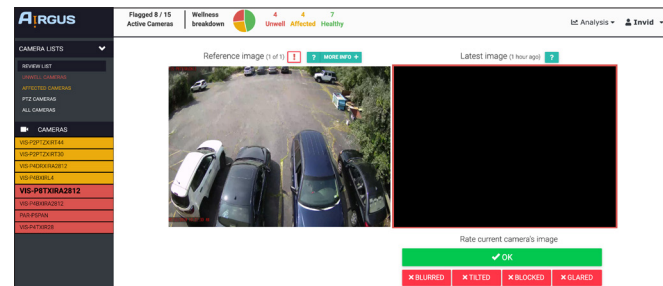

Reference Image

Blurry Image

Tilted Image

Blocked Image

Image Glare

Low Light

Video Feed Loss

AIRGUS

AI-Based Camera Inspection

Features

- AI Algorithm searches in the Background for Unusable Footage
- Daily Camera Analysis
- Daily Automated Notifications for the following:
 - Blurry Images
 - Tilted Images
 - Blocked Images
 - Image Glare
 - Low Light
 - Video Feed Loss
- Detailed Email Reports
- Detailed Statistics with 30-Day Overview
- Camera Analyzer
- Easy-to-use Interface

Daily Camera Analysis

Daily Camera Notifications

Detailed Stats with 30-Day Overview

Free Fully Functional
30-Day Trial Available!

Camera locations	PWOC cameras	WAREHOUSE 360 LEFT Problem History (all time)
City Hall	WAREHOUSE BACK ROLL UP	
Fleet Maintenance	WAREHOUSE 360 LEFT	
General Services	WAREHOUSE FRONT ROLL UP	
IR Holmes/Campus Hills	WAREHOUSE 360 RIGHT	
PWOC	E SIDE ADMIN 1	
	E SIDE ADMIN	
	E SIDE ADMIN 3	
	E SIDE ADMIN 4	