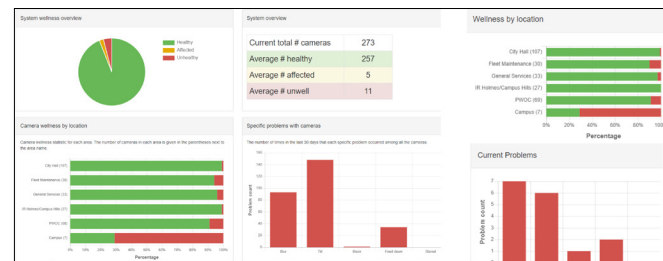

Reference Image

Blurry Image

Tilted Image

Blocked Image

Image Glare

Low Light

Video Feed Loss

AIRGUS

AI-Based Camera Inspection

Features

- AI Algorithm searches in the Background for Unusable Footage
- Daily Camera Analysis
- Daily Automated Notifications for the following:
 - Blurry Images
 - Tilted Images
 - Blocked Images
 - Image Glare
 - Low Light
 - Video Feed Loss
- Detailed Email Reports
- Detailed Statistics with 30-Day Overview
- Camera Analyzer
- Easy-to-use Interface

Daily Camera Analysis

Daily Camera Notifications

Detailed Stats with 30-Day Overview

Free Fully Functional
30-Day Trial Available!

Camera locations	PWOC cameras	WAREHOUSE 360 LEFT Problem History (all time)
City Hall	WAREHOUSE BACK ROLL UP	
Fleet Maintenance	WAREHOUSE 360 LEFT	
General Services	WAREHOUSE FRONT ROLL UP	
IR Holmes/Campus Hills	WAREHOUSE 360 RIGHT	
PWOC	E SIDE ADMIN 1	
	E SIDE ADMIN	
	E SIDE ADMIN 3	
	E SIDE ADMIN 4	