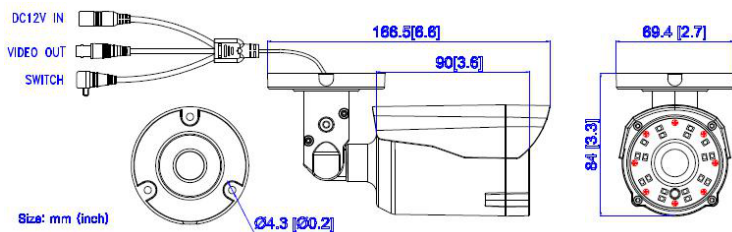

PAR-ALLBIRA2808 2 Megapixel TVI/AHD/CVI/Analog, Outdoor Bullet, Motorized 2.8-8mm, 65' IR Range, D-WDR, 12VDC

Features

- All-in-One Technology (TVI/AHD/CVI/Analog 960h)
- Motorized Auto-Focus 2.8-8mm Lens
- True Day/Night
- D-WDR
- 65' IR Range
- Up The Cable (UTC) Function
- IP66 Weather Resistant
- 3D DNR (Digital Noise Reduction)
- 12VDC Only Operation
- Through InVid Tech DVR:
Free App, CMS & MAC Client

Model	PAR-ALLBIRA2808
IP Rating	IP66
Filter	Removable IR Cut Filter
Image Sensor	1/2.9" Sony 2.1 Mega-pixel Sony CMOS
Pixels	1920(H)*1080(V)
Horizontal Resolution	1080P
Minimum Lux	0Lux(24 Pieces SMD IR LED ON)
Vertical Frequency	NTSC:60Hz PAL:50Hz
Scanning System	Progressive
S/N Ratio	≥52dB
Electronic Shutter	NTSC:1/60-1/100,000S PAL:1/50-1/100,000S
Lens	2.8-8mm Motorized Varifocal IR Lens
White Balance	ATW
OSD	YES
BackLight Compensation	AUTO
AUTO Gain Control	ON
Defog	OFF/ON
DNR	OFF/ON
DWDR	OFF/ON
Day&Night	AUTO/Color/BW/Ext
Available IR Distance	20M (65.57ft)
Gamma	0.45
Video Output	HD-TVI (AHD / CVI / CVBS)
Power Supply	DC12V±10%
Current consumption	530mA (MAX)
Dimension	166.5×83.8×69.4mm 6.6"×3.3×2.7"
Weight	480g 16.93oz
Storage Temperature	-22 - 140°F (-30 - 60°C)
Operating Temperature	-22 - 104°F (-30 - 40°C)

Ordering Information

PAR-ALLBIRA2808: 2 Megapixel Bullet, 2.8-8mm