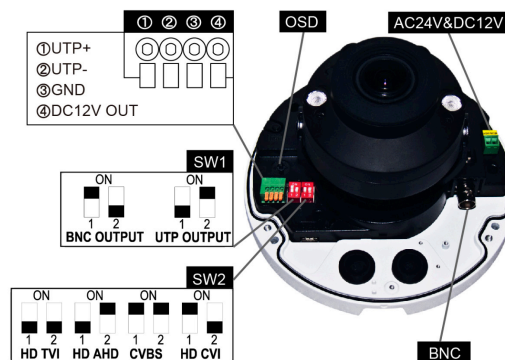

PAR-ALLDRXIRA27135BD

5 Megapixel TVI/AHD/CVI/Analog Outdoor Dome with Internal Built-in Balun & BNC, Motorized A/F 2.7-13.5mm, 98' IR Range, D-WDR, Dual Voltage

Features

- 5 Megapixel Resolution (TVI/AHD)
4 Megapixel Resolution (CVI)
- All-in-One Technology (TVI/AHD/CVI/Analog 960h)
- Motorized Auto-Focus 2.7-13.5mm Lens
- True Day/Night
- D-WDR
- 98' Smart IR Range
- Up The Cable (UTC) Function
- IK10 Vandal Resistant
- IP67 Weather Resistant
- Internal Built-in Balun and BNC, without Camera Leads
- Built-in 12vDC Output, 100mA Max
- Dual Voltage
- Through InVid Tech DVR: Free App, CMS & MAC Client

Camera	PAR-ALLDRXIRA27135BD
Filter	Removable IR Cut Filter
Image Sensor	1/2.7" 5M Progressive Scan CMOS
Pixels	2688(H)×1944(V)
Horizontal Resolution	5MP
Minimum Lux	0Lux (when 4pcs high power LED on)
Vertical Frequency	NTSC:60Hz PAL:50Hz
Scanning System	Progressive
S/N Ratio	≥50dB
Electronic Shutter	NTSC:1/60-1/60,000S PAL:1/50-1/50,000S
Lens	2.7-13.5mm Motorized AF IR Lens
White Balance	ATW
AUTO Gain Control	ON
DNR	OFF/ON
Day&Night	AUTO/Color/BW/Ext
Available IR Distance	98ft
Video Output	TVI/AHD: 5MP @20fps, 4MP @ 30fps CVI: 4MP @30fps CVBS
Video Output By Default	TVI
IP Rating	IP67 4.5-5.5 mm external wiring
Housing	IK10
Power Supply	DC12V & AC24V
Current consumption	DC12V: 550mA(MAX) / AC24V: 230mA(MAX)
Dimension	Φ5.96" ×4.30" (151.4×109.3mm)
Weight	1300g (42.33oz)
Storage Temperature	-22°F ~ 140°F (-30°+60°C)
Operating Temperature	-22°F ~ 104°F (-30°+40°C)

Ordering Information

PAR-ALLDRXIRA27135BD: 5 Megapixel, 2.7-13.5mm