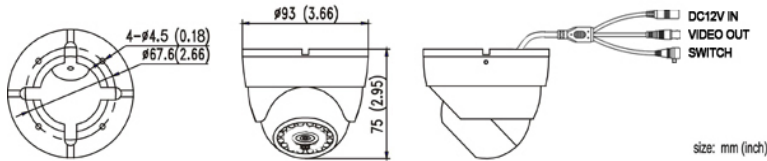

PAR-ALLTIRA2808 2 Megapixel TVI/AHD/CVI/Analog, Turret Camera, 2.8-8mm, 50' IR Range, 12VDC

Features

- All-in-One Technology (TVI/AHD/CVI/Analog 960h)
- Motorized Auto-Focus 2.8-8mm Lens
- True Day/Night
- D-WDR
- 50' IR Range
- Up The Cable (UTC) Function
- IP65 Weather Resistant
If using outside, it is recommended to use under an awning for additional protection
- 3D DNR (Digital Noise Reduction)
- 12VDC Only Operation
- Through InVid Tech DVR:
Free App, CMS & MAC Client

Model	PAR-ALLTIRA2808
IP Rating	IP65 (Recommended Indoor Use)
Filter	Removable IR Cut Filter
Image Sensor	1/2.9"2.1Mega-pixel Sony CMOS
Pixels	1920(H)*1080(V)
Horizontal Resolution	1080P
Minimum Lux	0Lux(18 PCs SMD LED ON)
Vertical Frequency	NTSC:60Hz PAL:50Hz
Scanning System	Progressive
S/N Ratio	≥52dB
Electronic Shutter	NTSC:1/60-1/100,000S PAL:1/50-1/100,000S
Lens	2.8-8mm Motorized Varifocal IR Lens
White Balance	ATW
OSD	YES
BackLight Compensation	AUTO
AUTO Gain Control	ON
Defog	OFF/ON
DNR	OFF/ON
DWDR	OFF/ON
Day&Night	AUTO/Color/BW/Ext
Available IR Distance	15M (50ft)
Gamma	0.45
Video Output	HD-TVI (AHD / CVI / CVBS)
Power Supply	DC12V±10%
Current consumption	480mA (MAX)
Dimension	Φ93×75mm (3.66"×2.95")
Weight	330g (27.86oz)
Storage Temperature	-22° - 140°F (-30° - 60°C)
Operating Temperature	-22° - 104°F (-30 - 40°C)

Ordering Information

PAR-ALLTIRA2808: 2 Megapixel Turret, 2.8-8mm

InVid Tech, reserves the right to make changes to improve our products at any time without notice; we are not responsible for misprints.