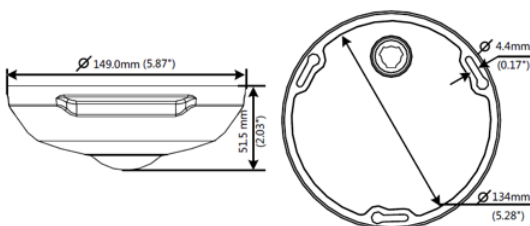

Camera	VIS-P12PAN
Image sensor	1/1.7", progressive scan, 12.0 megapixel, CMOS
Lens	1.8mm @ F2.4
DORI Distance	Lens: 1.8mm 143' (Detect), 57' (Observed), 28' (Recognized), 14' (Identify)
Angle of View (H)	176.8°
Angle of View (V)	96°
Angle of View (O)	229.8°
Shutter	Auto/Manual, shutter time 1/6 s ~ 1/100000 s
Minimum Illumination	Colour: 0.05 Lux (F2.4, AGC ON) 0 Lux with IR
Day / Night	IR-cut filter for day & night function
Digital noise reduction	2D/3D DNR
S/N Ratio	>52dB
IR Range	Up to 10 m (33 ft)
Defog	Digital Defog
WDR	DWDR
Video	
Compression	Ultra265, H.265, H.264, MJPEG
H.264 code profile	Baseline profile, Main Profile, High Profile
Fisheye Frame Rate	Main Stream: 15 fps(4000x3000, 3000x3000), 25 fps(2560x2560); Sub Stream: 15 fps(2000x1500, 2000x2000), 25 fps(2000x2000); Third Stream: 15 fps(720x576, 320x288)
Panorama	25 fps(3000x2000); 15 fps(4000x3000, 3000x2000, 3000x1500)
Frame Rate PTZ	15 fps(1920x1080), ROI, BLC, OSD
Privacy Mask	Up to 8 areas, Motion Detection
Audio	
Audio Compression	G.711
Two-way audio	Supported
Suppression	Supported
Sampling Rate	8 KHZ S
Storage	
Edge Storage	Micro SD, up to 128GB
Network Storage	ANR
Network	
Protocols	IPv4, IGMP, ICMP, ARP, TCP, UDP, DHCP, PPPoE, RTP, RTSP, RTCP, DNS, DDNS, NTP, FTP, UPnP, HTTP, HTTPS, SMTP, 802.1x, SNMP
Compatible Integration	ONVIF(Profile S, Profile G), API
Live View Display	
Mount Type	Support table, wall, and ceiling
Display Mode	Support 10 display modes in total (including display modes of mount types and decoding modes): Display Mode: Original Image, Fisheye+4PTZ, Panoramic, Preview Mode: Original Image, 360°Panoramic+1PTZ, 180°Panoramic, Fisheye+3PTZ, Fisheye+4PTZ, 360°Panoramic+6PTZ, Fisheye+8PTZ
Interface	
Audio I/O	Audio interface Input: impedance 35 kΩ; amplitude 2 V (p-p), Output: impedance 600 Ω; amplitude 2 V (p-p)
Alarm I/O	1-Fez Multiple Alarm linkage editable
Built-in Mic	Supported
Built-in Speaker	Supported
Serial	1 channel RS485 interface
Network	1 RJ45 10M/100M Base-TX Auto-adaptive Ethernet
Video Output	1 BNC, impedance 75 Ω; amplitude 1 V (p-p)
General	
Power	DC 12V±25%, PoE IEEE802.3af, Power consumption: Max. 21W
Dimensions (Ø x H)	Φ 149mm x 55mm (Φ 5.87" x 2.17")
Weight	0.5kg(1.1lb)
Working Environment	-35°C~60°C(-31°F ~ 140°F), Humidity : 10%~90% RH
Ingress Protection	IP66
Vandal Resistant	IK10
Reset Button	Supported