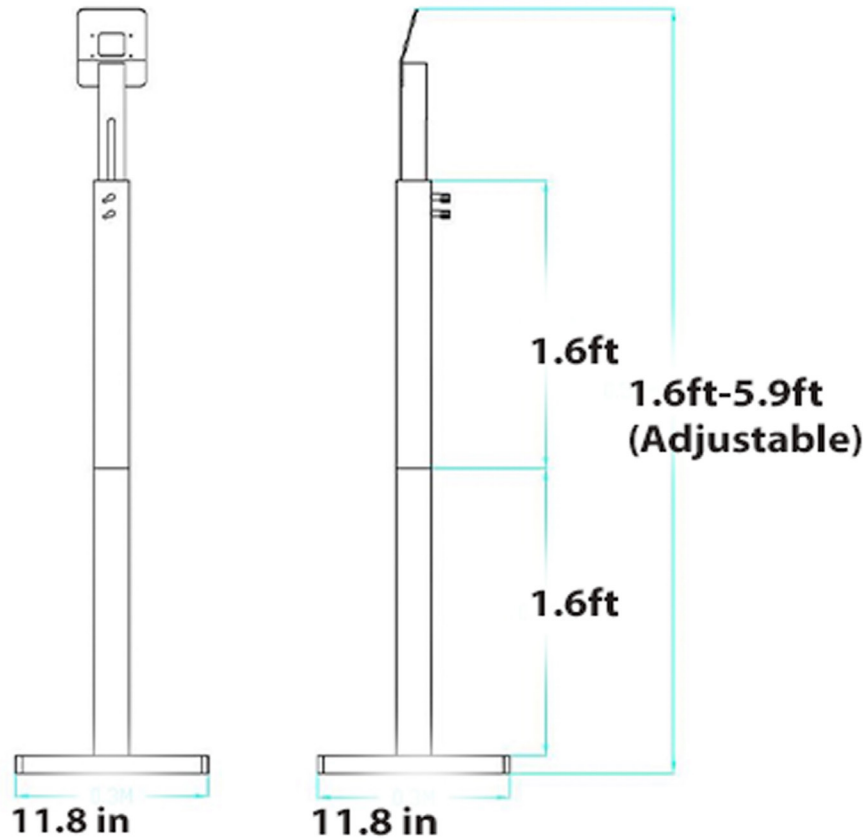

IPM-TABLETPED

Stand Bracket FOR PAR-P2TEMPTABLET

ITEM # 1005
1.6ft-5.9ft (Adjustable)

Ordering Information

IPM-TABLETPED: Stand Bracket FOR PAR-P2TEMPTABLET

Due to limited quantities & availability on this item, InVid Tech reserves the right to change the specifications & style of this product. Any changes will not affect the compatibility of the tripod with the camera and calibrator.