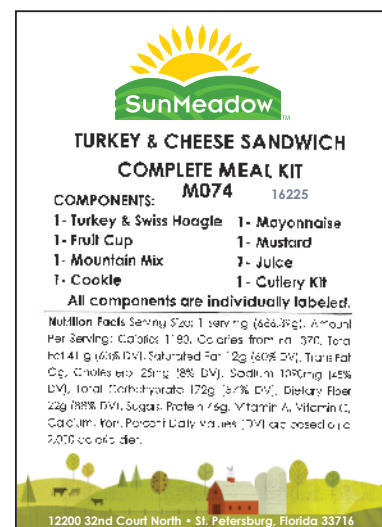

Kit Label

(800) 729-7214
www.SunMeadow.com