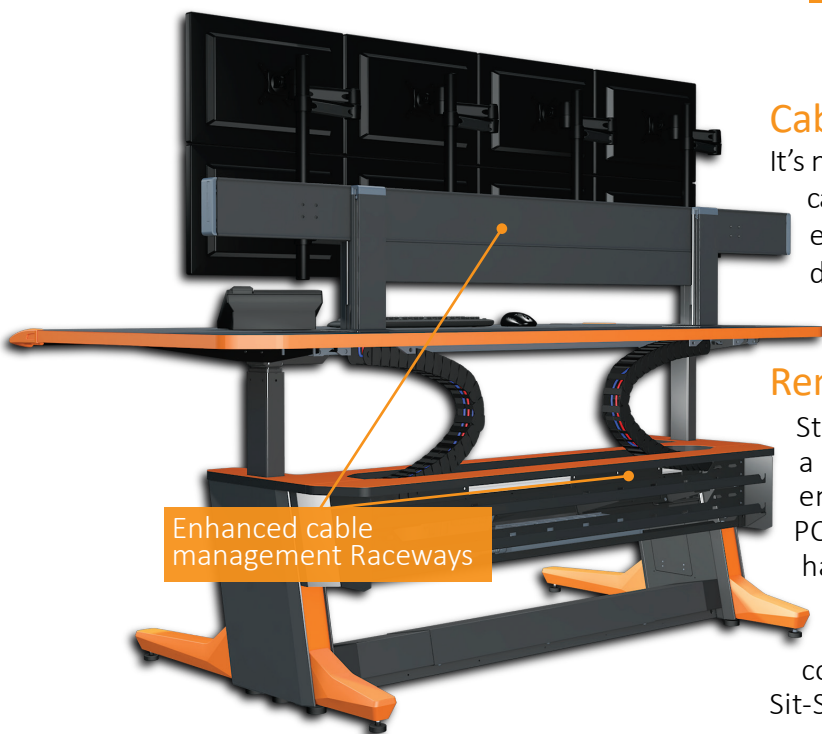

Strategy Air Sit-Stand is a fully scalable control room solution that leverages remote server technology. The innovative cable management system allows the console and the operator to be free from IT infrastructure and unsightly cables while offering long-term durability, functionality and a modern look and feel. Strategy Air Sit-Stand has been ergonomically designed to enhance the health and productivity of operators, giving flexibility to interact with their immediate environment.

STRATEGY AIRTM
SIT STAND

Unlimited Design Options

Place individual consoles, rows of operators, or clusters of collaborative groups in your control room layout with ease. The modular design of Strategy Air Sit-Stand fits your needs today, and allows you to adapt to future requirements. Our unique bridge system not only links curved console layouts, but provides equipment storage and management.

Bridge with Equipment Storage

Cable Management

It's not what you see; it's what you don't see. The integrated cable management hides cables within the frame providing easy access throughout the console. The simple open design leaves a clean, clutter free workspace, with a modern look.

Enhanced cable management Raceways

Removable PC Holder

Strategy Air Sit-Stand offers a removable PC holder for environments that require local PC access. Environments that have incorporated remote server technologies can remove the PC holder and enjoy the true open concept that the Strategy Air Sit-Stand showcases.