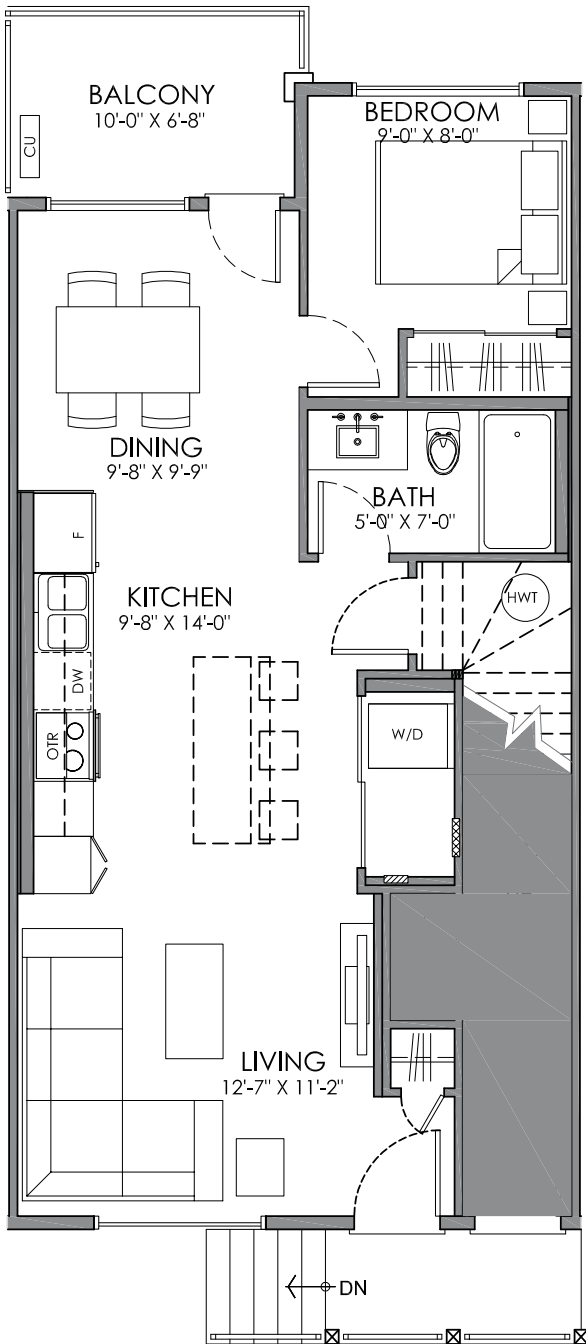

THE MIDTOWN 1
#116, 117*, 120, 121*, 128, 129*,
132, 133*
(Reverse Plan*)
 1 bed, 1 bath
 686 sq. ft

Plans and prices are subject to change without notice. The Builder reserves the right to change material or specifications without notice but guarantees that change will be equal or of similar value. Room dimensions are approximate. All illustrations are artist's concept and may vary. Drawing may not be to scale.

325PARKEAST.CA