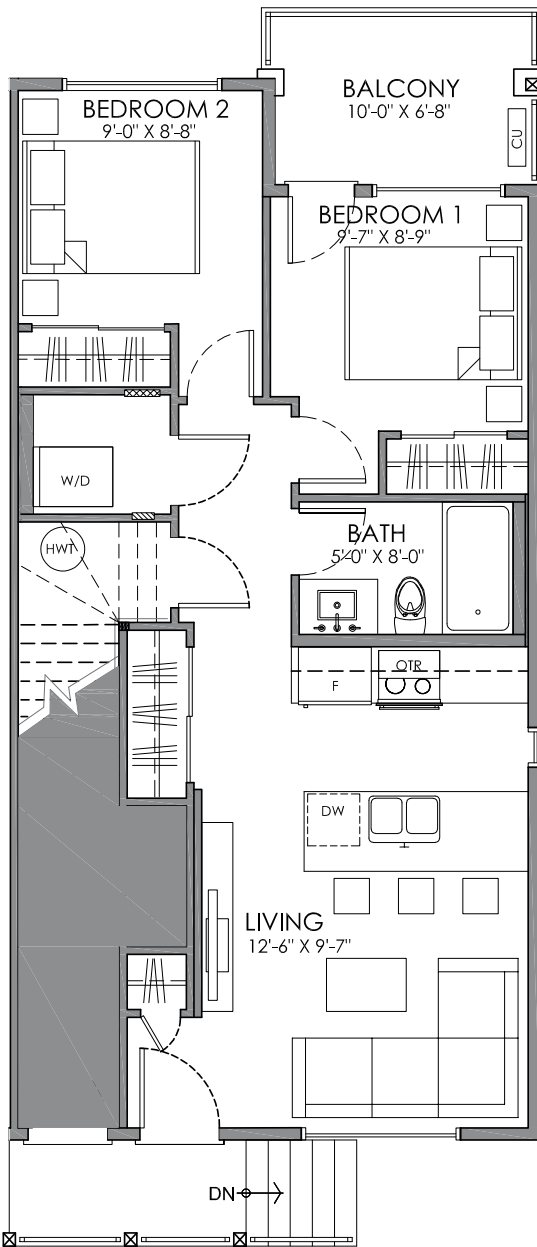

325

PARK EAST
BRIDGWATER CENTRE

THE MIDTOWN 2
#113, 136*, 124*, 125
(Reverse Plan*)
2 bed, 1 bath
686 sq. ft

Plans and prices are subject to change without notice. The Builder reserves the right to change material or specifications without notice but guarantees that change will be equal or of similar value. Room dimensions are approximate. All illustrations are artist's concept and may vary. Drawing may not be to scale.