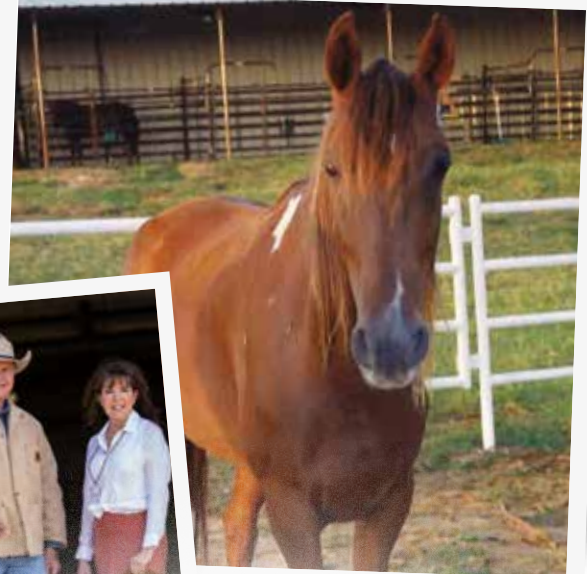

SANDBROCK  
RANCH

# MEET OUR HORSES

*Our friends, our inspiration.*

Two of our favorite horses, Gertie and Sadie, are featured in our logo and our lakes are named in their memory. –Rod & Jean Ann

## Gertie

Gertie is a large mare, standing just over 16 hands tall with a dark brown bay coat and a striking white blaze on her face. She is a rock-solid, steady and strong Tennessee Walker and our go-to for longer trail rides. We can always count on Gertie to be steady for new riders or around other horses. She is almost 20 years old and has lived nearly all her life on the ranch. Gertie has always taken care of us, and she can count on us to always take care of her.

## Sadie

Sadie was also a Tennessee Walker. This beloved mare was 15.1 hands tall and had a beautiful brown and white paint coat. Sadie was all heart and “a little sassy.” Her special trick was that she could open any stall door all on her own. And she would do almost anything for her favorite treat: a fresh apple. Sadie was an incredibly loyal and fun horse that everyone enjoyed for nearly 20 years. She recently went to horse heaven and is buried on the ranch. Sadie is missed, a lot.