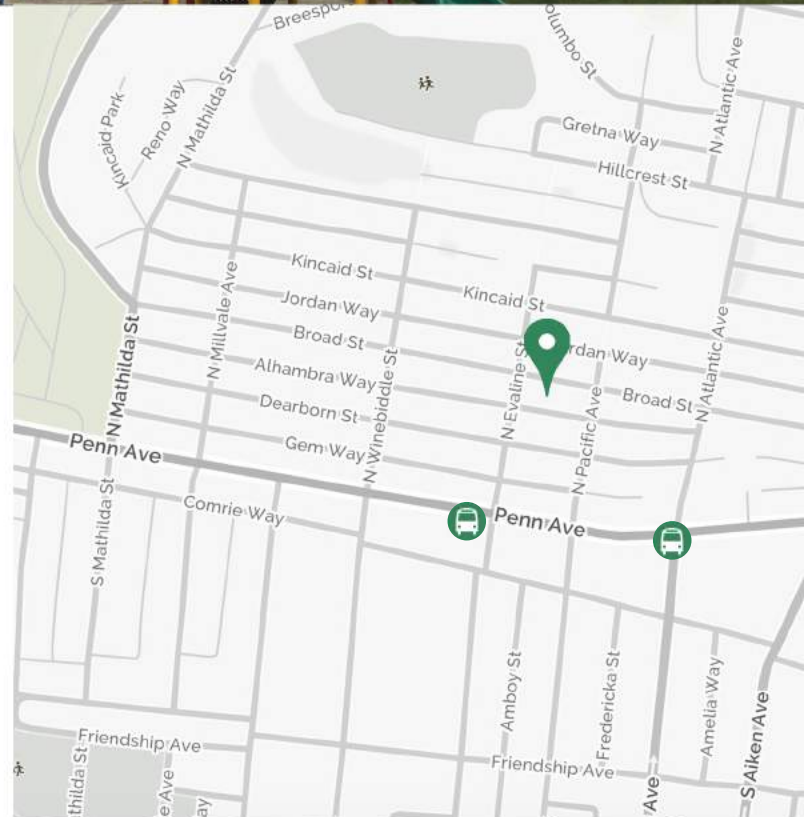

Facilities:

Scavenger Hunt:

Activity: design a race around the park - around the edges, up the ladder, over the benches, under the benches, you name it!

For more parks and activities, visit Pittsburghparks.org/rx