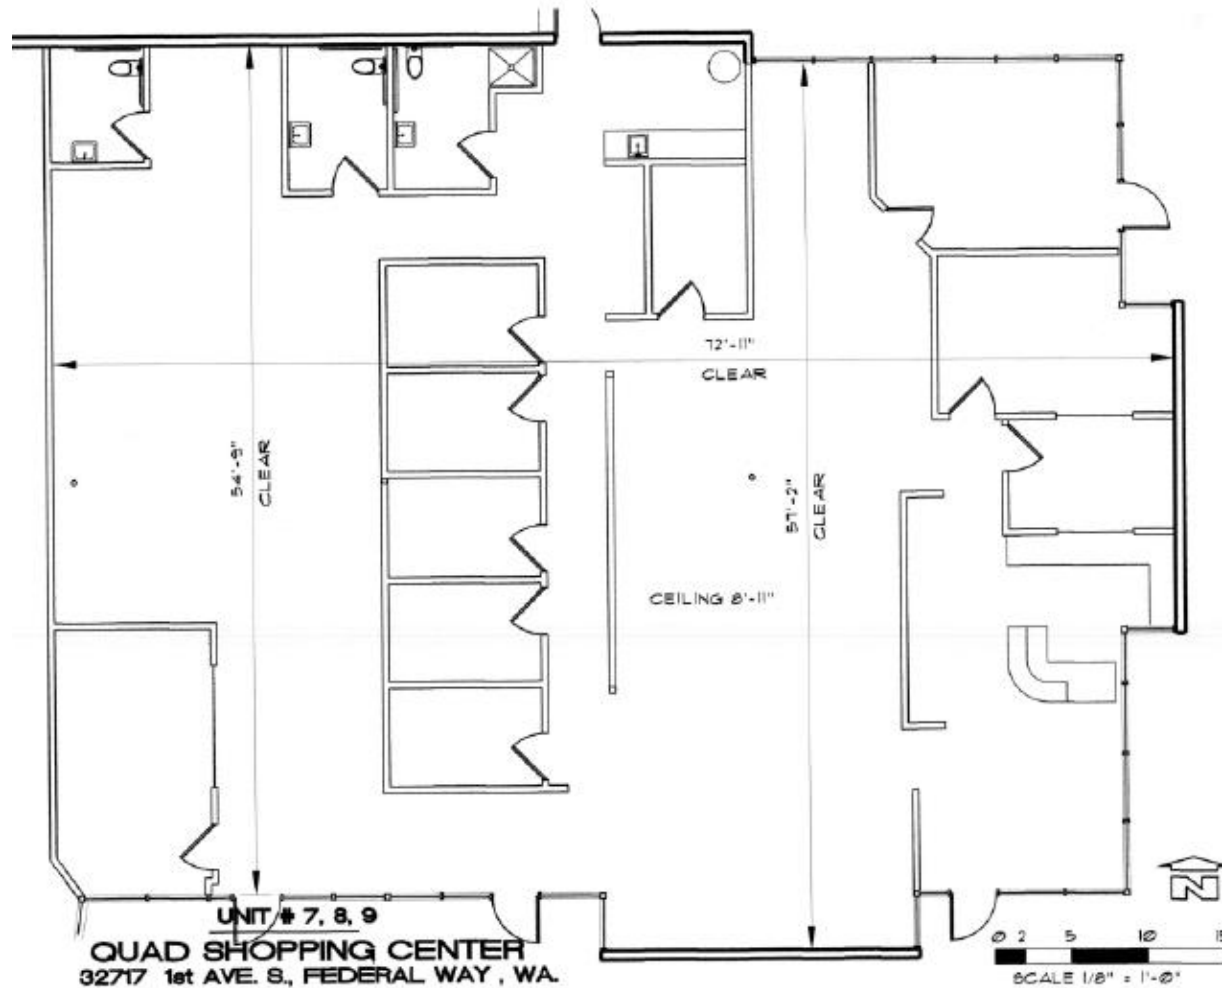

PRIME FIRST AVENUE SOUTH LOCATION IN FEDERAL WAY
32717 1ST AVE SOUTH, FEDERAL WAY

Suites 7, 8 and 9 - 4,062 Rentable Square Feet
Divisible to 1,143 Rentable Square Feet