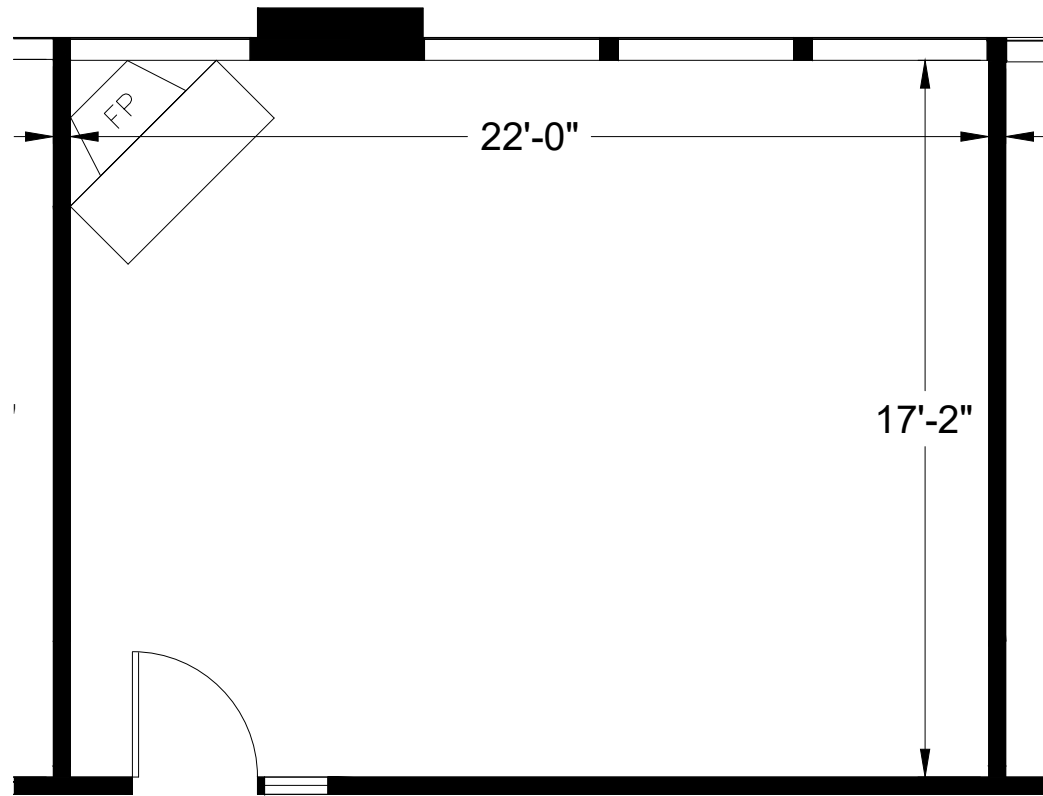

GIG HARBOR PROFESSIONAL CENTER
6625 WAGNER WAY, GIG HARBOR

Suite 260 B - 454 Rentable Square Feet