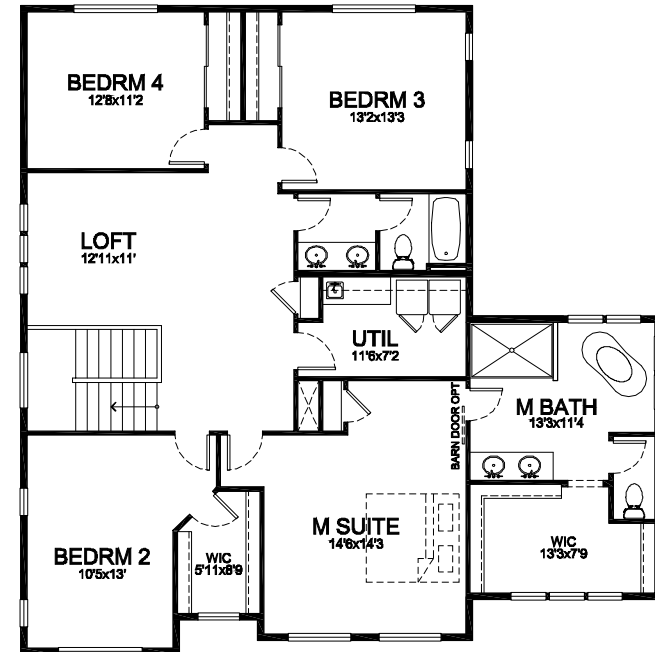

The Avalon

3,089^{sf}
3/29/18

Building Exceptional Homes.

www.RushResidential.com

Reported square footage and floor plans are approximate. Base price does not include options. Plans shown are a general representation of, and may vary from actual constructed floor plan. Standards vary depending on neighborhood. For more information, contact your Rush Residential sales representative. Rush Residential reserves the right to change the floor plan at any time.