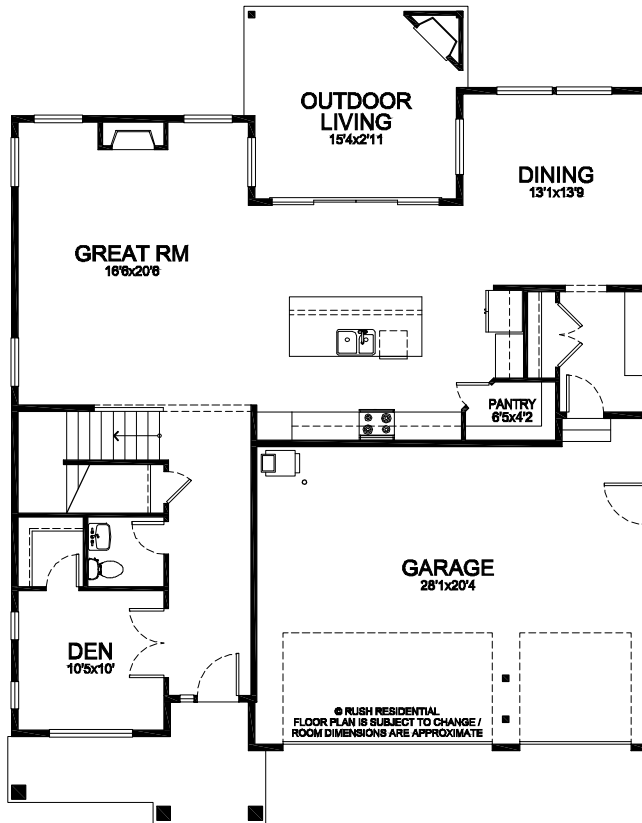

The Avalon

3,089^{sf}
3/29/18

Building Exceptional Homes.

www.RushResidential.com

Reported square footage and floor plans are approximate. Base price does not include options. Plans shown are a general representation of, and may vary from actual constructed floor plan. Standards vary depending on neighborhood. For more information, contact your Rush Residential sales representative. Rush Residential reserves the right to change the floor plan at any time.