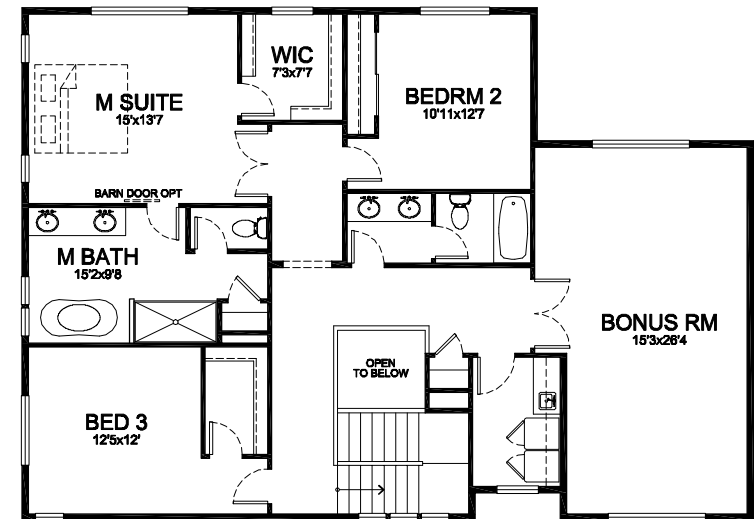

The Belair

2,823^{sf}
11/9/18

EAST PARK

Building Exceptional Homes.

www.RushResidential.com

Reported square footage and floor plans are approximate. Base price does not include options. Plans shown are a general representation of, and may vary from actual constructed floor plan. Standards vary depending on neighborhood. For more information, contact your Rush Residential sales representative. Rush Residential reserves the right to change the floor plan at any time.