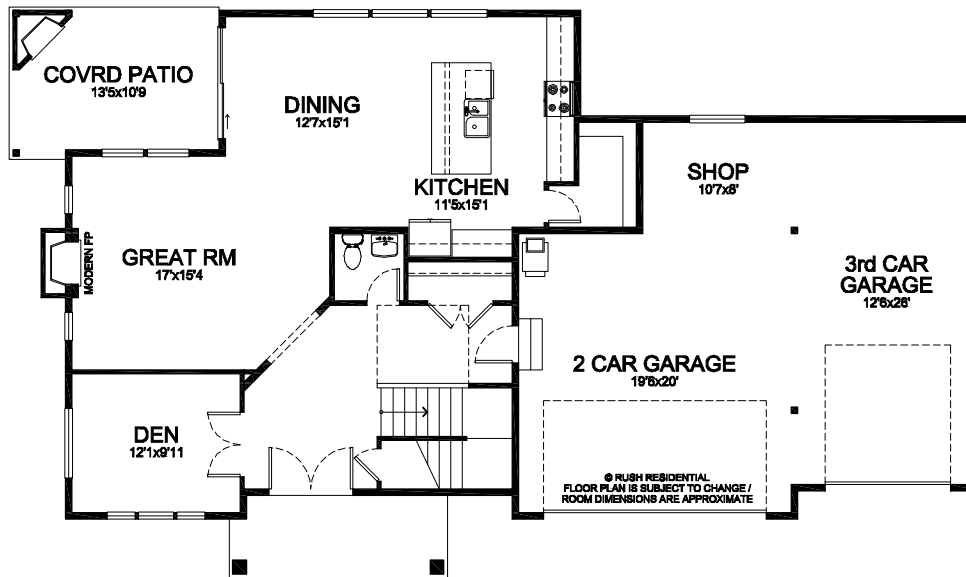

The Belair

2,823^{sf}
11/9/18

EAST PARK

Building Exceptional Homes.

www.RushResidential.com

Reported square footage and floor plans are approximate. Base price does not include options. Plans shown are a general representation of, and may vary from actual constructed floor plan. Standards vary depending on neighborhood. For more information, contact your Rush Residential sales representative. Rush Residential reserves the right to change the floor plan at any time.