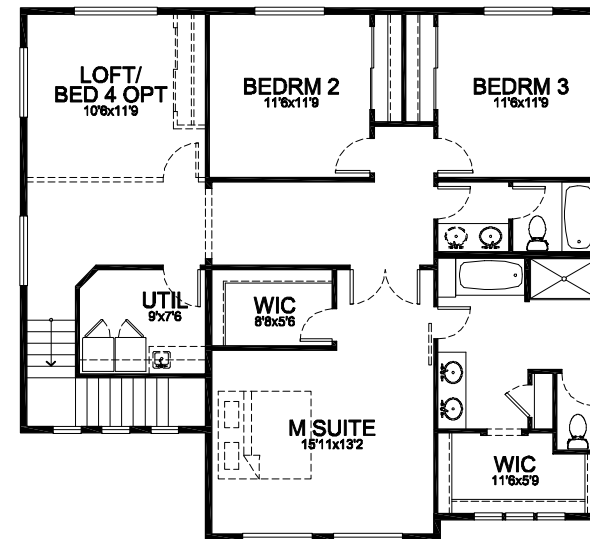

ABBY

2,596^{sf}
5/18/20

Building Exceptional Homes.

www.RushResidential.com

Reported square footage and floor plans are approximate. Base price does not include options. Plans shown are a general representation of, and may vary from actual constructed floor plan. Standards vary depending on neighborhood. For more information, contact your Rush Residential sales representative. Rush Residential reserves the right to change the floor plan at any time.