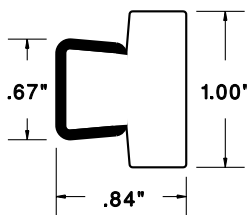

Static dissipative and oil-filled UHMW guide rails are also available. Minimums may apply.

CL39503

CL39461

CL39465

CL39469

CL39473

CL39491

CL39475