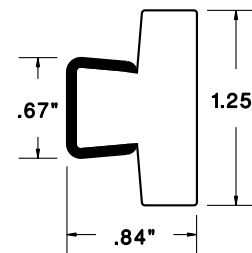

Stainless/UHMW Guide Rails

Slideways' guide rail design provides benefits while fitting commercially available clips and brackets.

- Easier clean-ups
- Meets FDA and pharmaceutical requirements
- Used as a guide rail or belt support
- Custom profiles on request

Static dissipative and oil-filled UHMW guide rails are also available. Minimums may apply.

CL39477