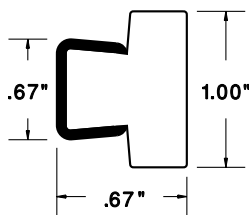

Static dissipative and oil-filled UHMW guide rails are also available. Minimums may apply.

CL39503

CL39461

CL39465

CL39469

CL39473

CL39491

CL39475