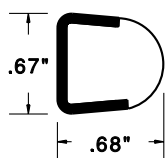

Stainless/UHMW Guide Rails

Slideways' guide rail design provides benefits while fitting commercially available clips and brackets.

- Easier clean-ups
- Meets FDA and pharmaceutical requirements
- Used as a guide rail or belt support
- Custom profiles on request

Static dissipative and oil-filled UHMW guide rails are also available. Minimums may apply.

CL39503

CL39461

CL39465

CL39469

CL39473

CL39491

CL39475