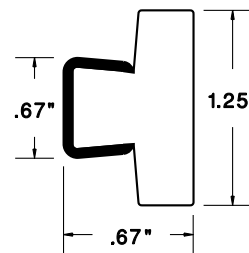

Static dissipative and oil-filled UHMW guide rails are also available. Minimums may apply.

CL39503

CL39461

CL39465

CL39469

CL39473

CL39491

CL39475