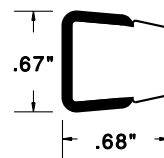

Static dissipative and oil-filled UHMW guide rails are also available. Minimums may apply.

CL39503

CL39461

CL39465

CL39469

CL39473

CL39491

CL39475