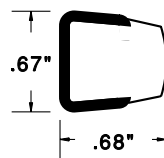

Static dissipative and oil-filled UHMW guide rails are also available. Minimums may apply.

CL39503

CL39461

CL39465

CL39469

CL39473

CL39491

CL39475