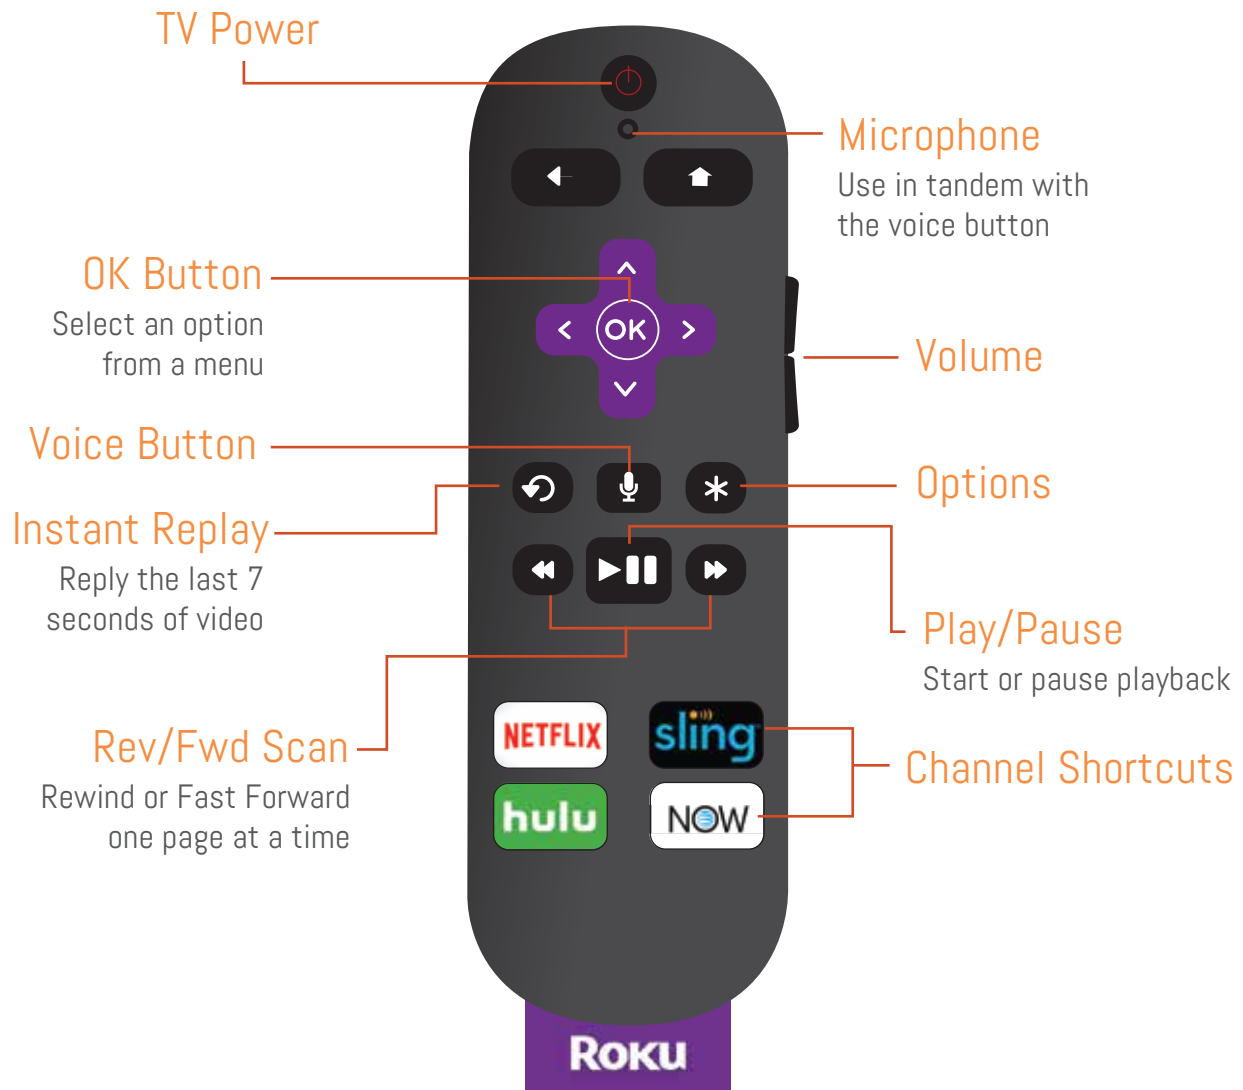

MEET YOUR ROKU REMOTE

Your apartment includes an awesome digital experience! Enjoy DIRECTV for epic entertainment during your stay with us. Looking for more of a variety? You can connect with most of your favorite apps, login to your personal accounts and access them all from your Roku remote.

The Roku remote should feel right at home in your hand. It is designed to be incredibly intuitive for watching TV. To get you feeling comfortable with your remote, take a look at our quick reference guide below.