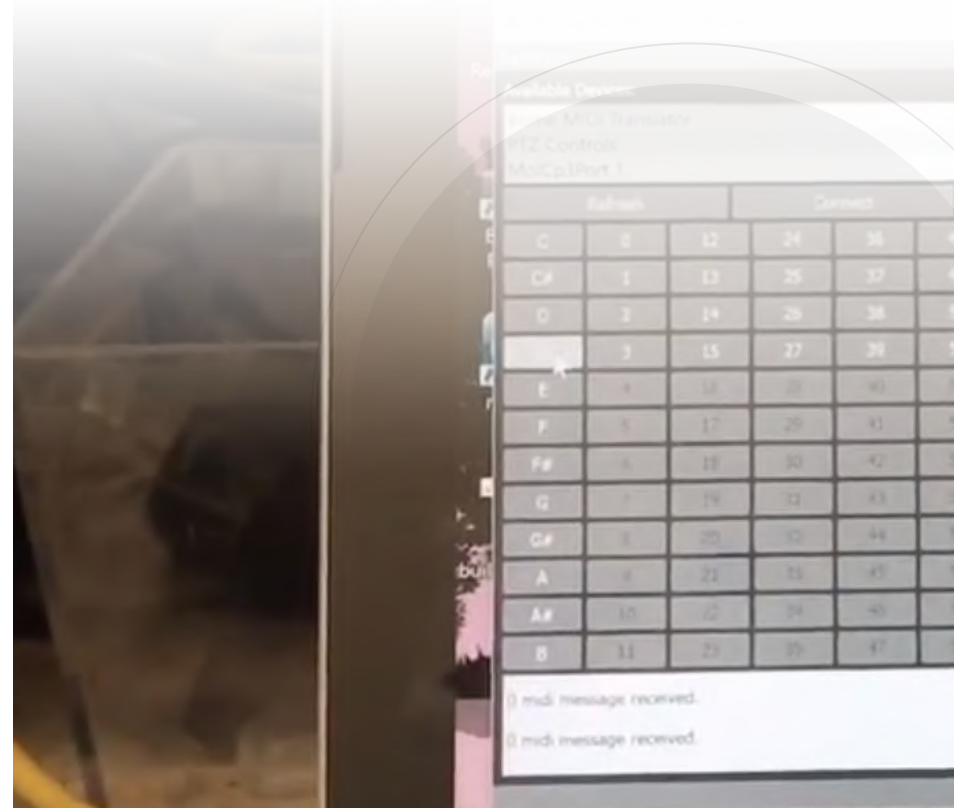

MIDI Camera Controls

Integrate PTZ camera controls into any digital audio workstation station using MIDI controls.

See how churches, music studios and performing arts centers are automating camera controls to precision inside software such as Ableton Live, Logic, Cubase, Presonus Studio 1 and Avid Pro Tools.

Download at: <https://ptzoptics.com/MIDI>