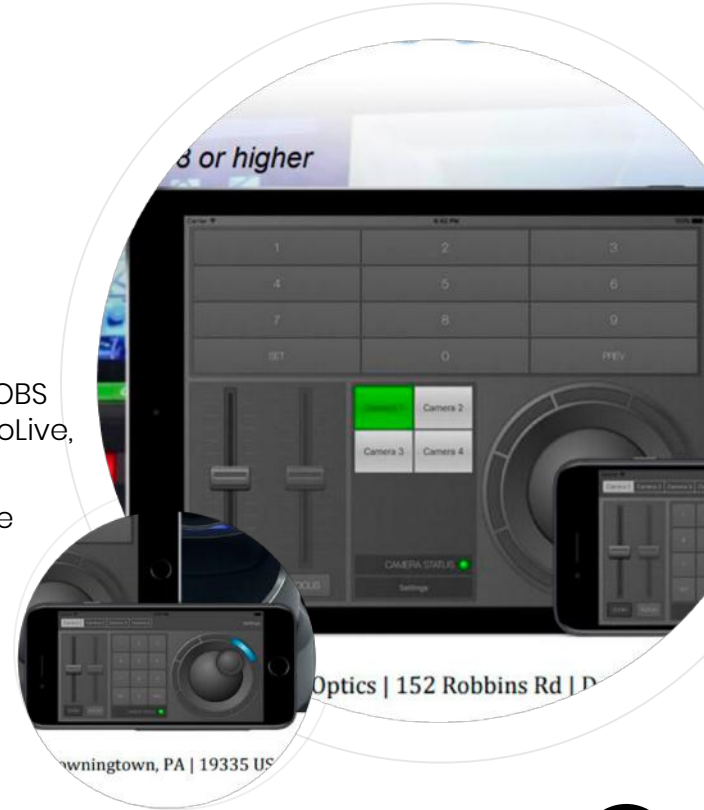

SKU: PT-JOY-G3

- Joystick PTZ Control
- Variable Pan & Tilt Speed
- 6 Camera Hotkeys
- PoE
- IP Control
- Over 200 Camera Presets with set/call keys
- Manual Iris/Focus
- ONVIF 2.4
- Control Multiple Cameras

MAP: \$649 USD

CAMERA CONTROL SOFTWARE

IOS & ANDROID APP

- Easy Wireless Camera Control over WiFi
- Control up to four cameras
- Store up to ten presets per camera
- Variable Speed Control w/ Joystick
- Support for Zoom & Focus
- Supports iPhone, iPad and iPod touch
- Now supports unique pan, tilt and zoom speeds for manual and preset positions (unique settings for each camera)

PRICE: \$10

Software Integration

PTZ control integration in streaming software such as: OBS (for MAC & PC), Wirecast, MimoLive, and vMix.

Open Source Control Software

...and more

CAMERA MOUNTS

CAMERA MOUNTS

SKUS:		MSRP	MAP:
HCM-1-BK		\$99	\$90
HCM-1-WH		\$99	\$90
PT-CM-1-BK		\$66	\$60
PT-CM-1-WH		\$66	\$60
HCM-1-C		\$121	\$110

New Smartphone App!

Available on iOS and
Android.

Just search for
PanTiltZoom!

Price \$10