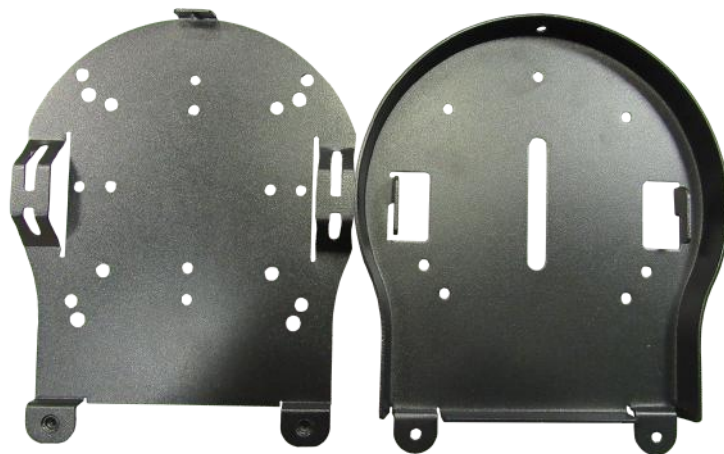

CAMERA MOUNTS

SKUS:		MSRP	MAP:
HCM-1-BK		$99	$90
HCM-1-WH		$99	$90
PT-CM-1-BK		$66	$60
PT-CM-1-WH		$66	$60
HCM-1-C		$121	$110