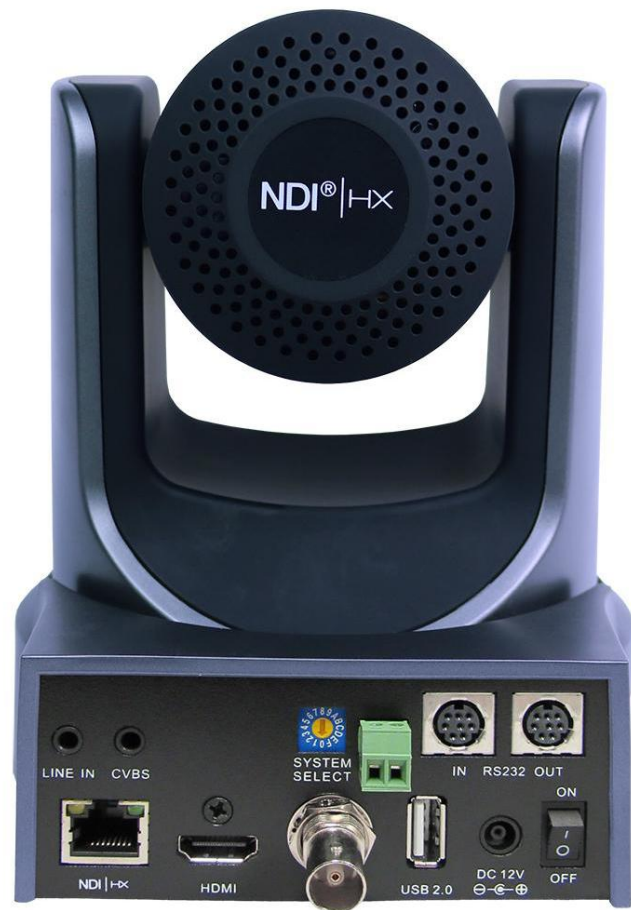

# 30X SDI PTZ CAMERA

- 30X Optical Zoom
- 3G SDI
- HDMI
- CVBS
- PoE
- NDI®|HX Upgradeable
- RS-232/RS-485
- Broadcast Frame Rates  
SDI out
- IP Streaming (RTSP & RTMP)
- IP Network RJ45 (H.264, H.265, Mjpeg)
- 1080p @ 60FPS
- 60.7° FOV
- Photobooth Capable
- 3 Year Warranty

**DUAL STREAMING**  
ENABLED

**WDR**  
WIDE DYNAMIC RANGE

# 30X NDI<sup>®</sup> |HX PTZ CAMERA

- 30X Optical Zoom
- NewTek<sup>™</sup> NDI<sup>®</sup> |HX
- HDMI
- CVBS
- IP Streaming (RTSP & RTMP)
- RS-232/RS-485
- Broadcast Frame Rates
- SDI out
- IP Network RJ45 (H.264, H.265, Mjpeg)
- 1080p @ 60FPS
- 60.7° FOV
- Photobooth Capable
- 3 Year Warranty