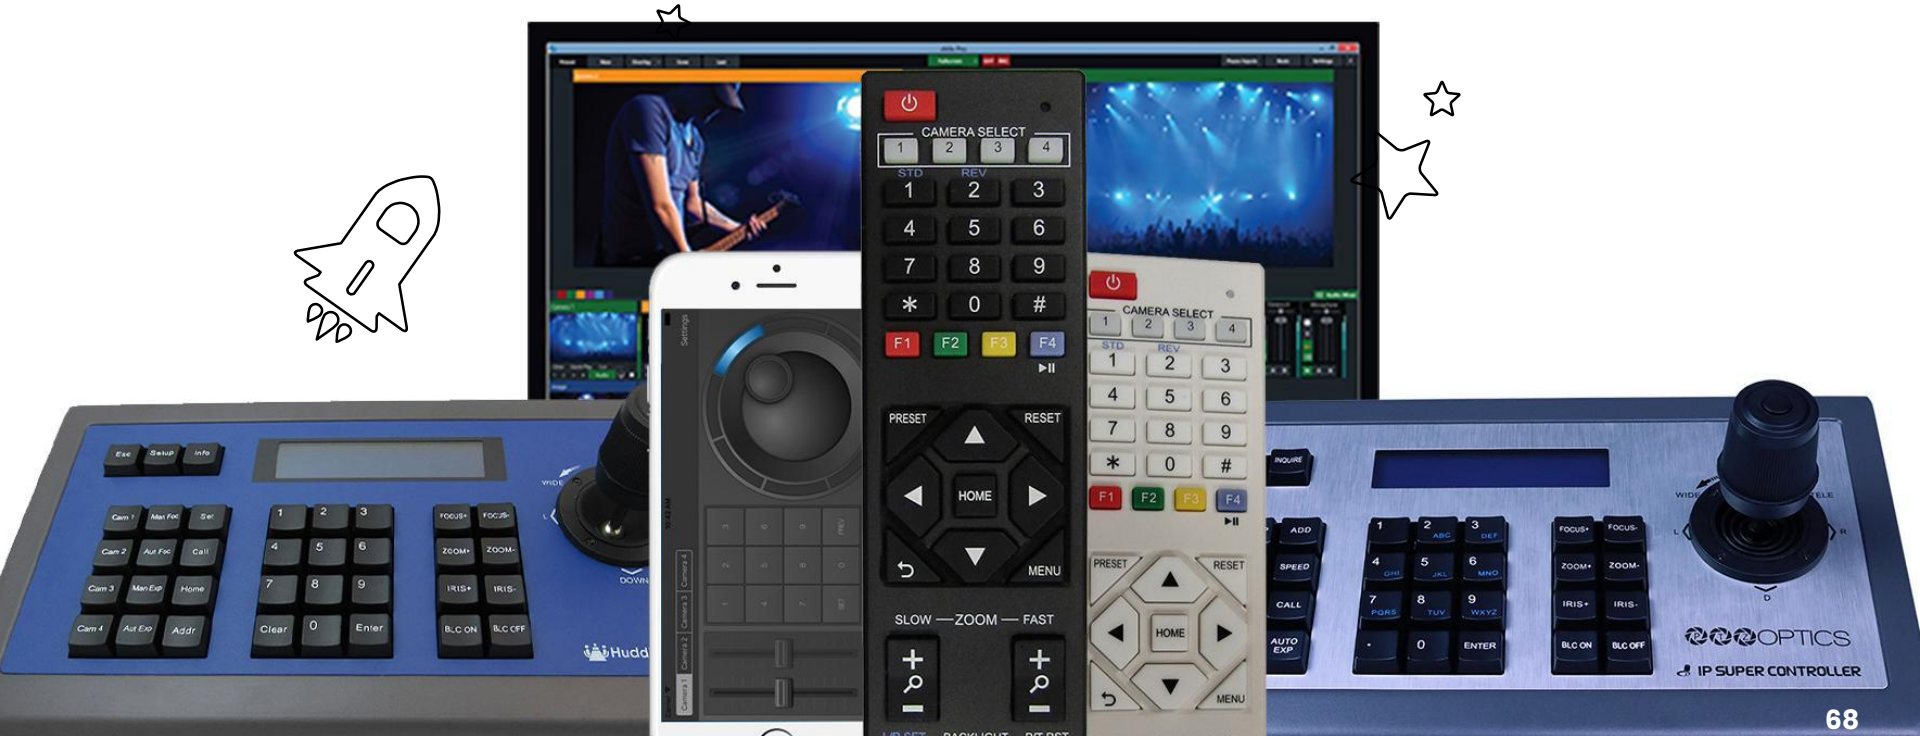

# PTZ Optics Webcam

- USB 2.0
- 1080p
- Universal Compatibility
- 80° FoV
- Internal Microphone
- 3 Year Warranty
- USB Powered
- Lens Cap Attached

**MSRP: \$98 USD**

# CAMERA CONTROL

Let's dive into our options for camera control