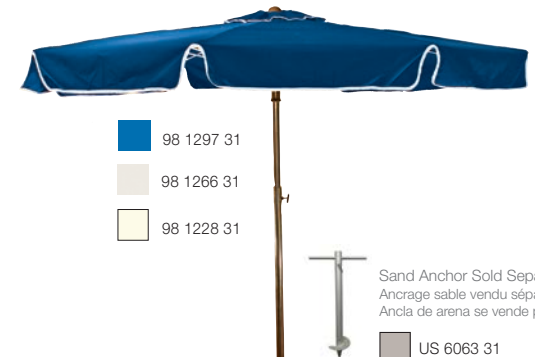

98 1297 31
98 1266 31
98 1228 31

Sand Anchor Sold Separately
Anclage sable vendue séparément
Ancla de arena se vende por separado

US 6063 31

Resin Umbrella Base with Fill Cap

US 602 104
US 602 137
US 602 117

35 Lb. Umbrella Base with 10" Stem

US 600 604
US 600 637
US 600 666
US 600 617

35 Lb. Umbrella Ring (optional)

US 106 604
US 106 637
US 106 666
US 106 617

75 lb. Flat 24" Square Umbrella Base

US 605 017

50 lb. Flat 20" Round Umbrella Base

US 604 017

70 Lb. Umbrella Base with 16" Stem

US 607 004
US 607 066
US 607 017

84 Lb. Freestanding Umbrella Base with Wheels

US 608 404
US 608 437
US 608 466
US 608 402