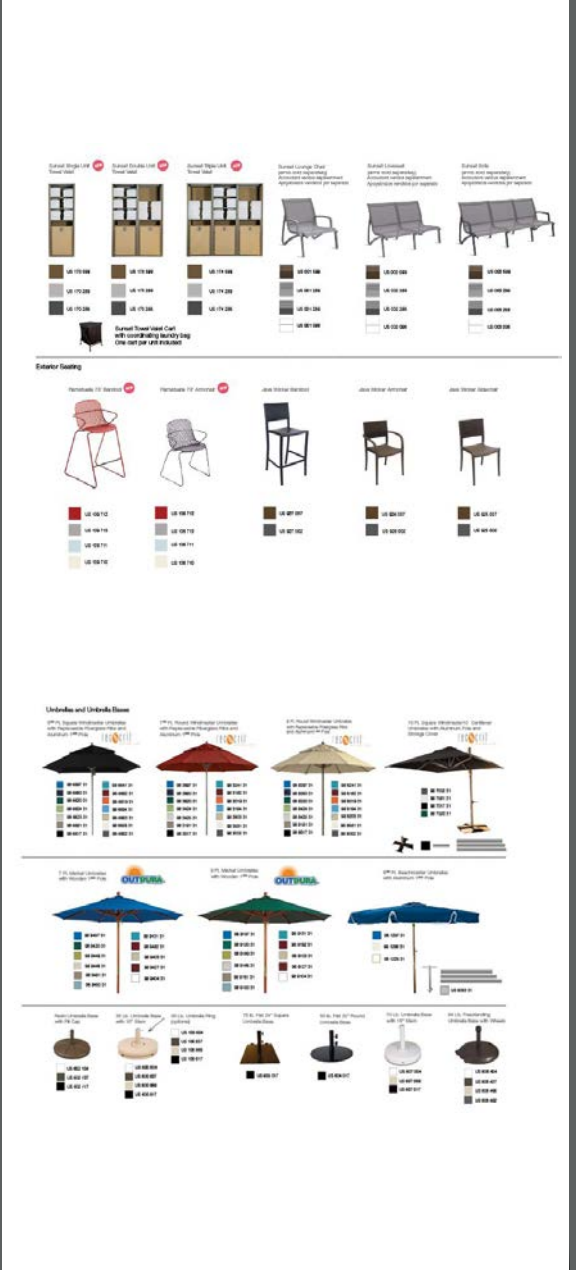

Synopsis

172 - 186