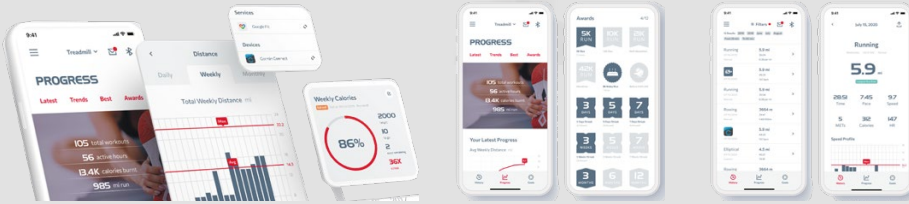

# XBR95 RECUMBENT BIKE

Durable, comfortable, and smooth are all qualities of this Spirit Fitness semi-recumbent bike. A bright 7.5" multi-colored LCD screen, cooling fan, mesh-back seat, and handlebar resistance controls, means no more stop and go adjustments. With a 30 lb flywheel and 40 levels of resistance, you will stay challenged during every training session. Bluetooth connectivity allows you to track your progress and connect with your favorite entertainment and exercise apps. Its ergonomic design and generator for cord-free convenience make the XBR95 a top performer for users of all levels.

## FEATURES

- Sleek steel frame and 7.5" multi-color LCD
- 30 lb flywheel with 40 levels of magnetic resistance
- Large mesh back seat adjusts fore/aft and reclines
- Bluetooth connectivity allows you to track your progress and connect with your favorite health and fitness apps
- Pedals are oversized with fast-latching straps

\*CONNECTS VIA SPIRIT+ APP

7.5" Multi-Color LCD

Adjustable Cooling Fan

Direct-Access Resistance Buttons

Tilt & Swivel Tablet Holder

USB Charger

Integrated Bluetooth Speakers

SPIRIT+ APP

- Set fitness goals
- Track workout progress
- Review workout history
- Share with other fitness apps
- Unlock achievements
- Stay motivated