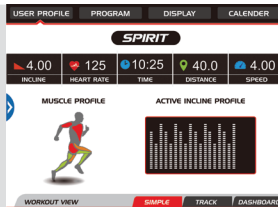

FEATURES

- Oversized 9" bright blue backlit LCD screen with separate Muscle Activation Profile and HR % Profile LED displays
- Quick Speed and Incline keys to save time and make workouts more efficient
- Remote Handlebar Toggles for both speed and incline allow for secure workout changes without taking your hands off the side handlebars
- Contact and wireless heart rate monitoring options make your workouts more effective (chest strap transmitter included)
- Spacious 22" x 60" workout area with powerful 4.0HP motor and wax deck system
- Adjustable cooling fan and dual speakers with audio jack for comfort and entertainment
- Bluetooth compatible with SPIRIT FIT App to monitor and record your workout data

Handpulse Grips

Adjustable Cooling Fan

Speed Toggles

Incline Toggles

Quick Keys

Handlebar Toggles ON/OFF

- Sync Your Workouts
- Multiple User Profiles
- Program Selection
- Track Your Workouts
- 3 Different Displays

EQUIPMENT SPECIFICATIONS

Console	9" Blue Backlit LCD, Heart Rate % Profile, Muscle Activation Profile, Tablet Friendly Reading Rack, Adjustable Fan, Speakers w/3.5mm Audio Jack, Bluetooth SPIRIT FIT App
Programs	Manual, Hill, Fat Burn, Cardio, Strength, Interval, Calories, Fusion, User 1-2, HR 1-2
Heart Rate	Contact & Telemetric, Heart Rate Transmitter Strap Included
Speed/Incline	0.5 - 12 mph / 15 Levels
Handlebar Toggles	Yes, Speed & Incline
Drive Motor	4.0 HP
Deck	1" Waxed Deck
Belt	22" x 60"
Rollers	3.0" (Crowned)
Frame	Non-Folding, Heavy-Gauge High Strength w/ Durable Powder Coat Paint
Dimensions	78" x 32" x 56"
Product Weight	269 lbs.
Max User Weight	425 lbs.