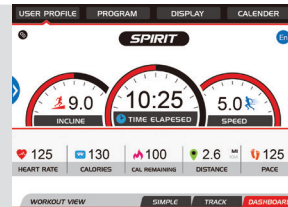

FEATURES

- Oversized 9" bright blue backlit LCD screen with separate Muscle Activation Profile and HR % Profile LED displays
- Quick Speed and Incline keys to save time and make workouts more efficient
- Remote Handlebar Toggles for both speed and incline allow for secure workout changes without taking your hands off the side handlebars
- Contact and wireless heart rate monitoring options make your workouts more effective (chest strap transmitter included)
- Spacious 22" x 60" workout area with powerful 4.0HP motor and wax deck system
- Adjustable cooling fan and dual speakers with audio jack for comfort and entertainment
- Bluetooth compatible with SPIRIT FIT App to monitor and record your workout data

Handpulse Grips

Adjustable Cooling Fan

Speed Toggles

Incline Toggles

Quick Keys

Handlebar Toggles ON/OFF

- Sync Your Workouts
- Multiple User Profiles
- Program Selection
- Track Your Workouts
- 3 Different Displays

EQUIPMENT SPECIFICATIONS

Console	9" Blue Backlit LCD, Heart Rate % Profile, Muscle Activation Profile, Tablet Friendly Reading Rack, Adjustable Fan, Speakers w/3.5mm Audio Jack, Bluetooth SPIRIT FIT App
Programs	Manual, Hill, Fat Burn, Cardio, Strength, Interval, Calories, Fusion, User 1-2, HR 1-2
Heart Rate	Contact & Telemetric, Heart Rate Transmitter Strap Included
Speed/Incline	0.5 - 12 mph / 15 Levels
Handlebar Toggles	Yes, Speed & Incline
Drive Motor	4.0 HP
Deck	1" Waxed Deck
Belt	22" x 60"
Rollers	3.0" (Crowned)
Frame	Non-Folding, Heavy-Gauge High Strength w/ Durable Powder Coat Paint
Dimensions	78" x 32" x 56"
Product Weight	269 lbs.
Max User Weight	425 lbs.