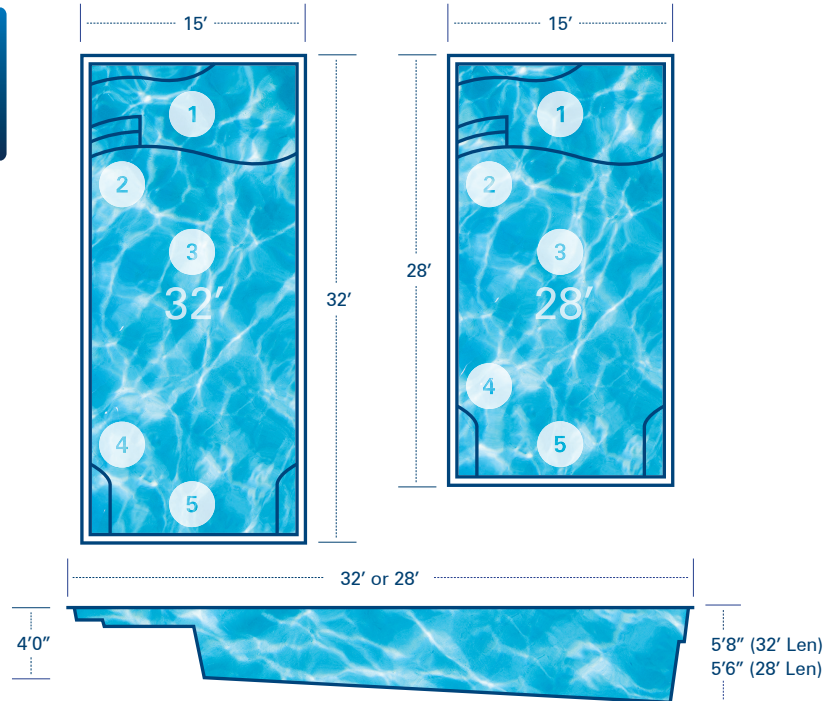

# DS32

DEL SOL  
TANNING LEDGE

**Are you looking for the perfect tanning ledge pool?** The Del Sol combines a generous tanning ledge and an open pool interior that is sure to add fun and relaxation to any backyard.

**River Pools**  
CATCH THE WAVE

[riverpoolsandspas.com](http://riverpoolsandspas.com)

Relax. Play. Stay Fit.

15' x 32'  
15' x 28'

1. Spacious tanning ledge.
2. Pool steps: Textured for easy entry.
3. Open play area.
4. Deep end bench seats.
5. Auto cover friendly design.