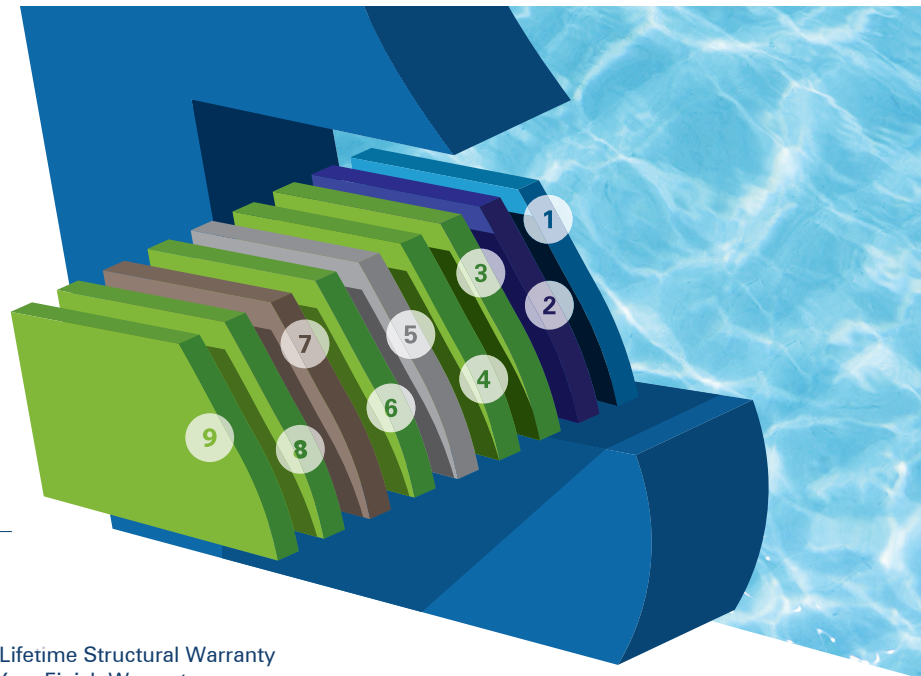

**River Pools**  
CATCH THE WAVE

[riverpoolsandspas.com](http://riverpoolsandspas.com)

Relax. Play. Stay Fit.

15' x 32'  
15' x 28'

1. Spacious tanning ledge.
2. Pool steps: Textured for easy entry.
3. Open play area.
4. Deep end bench seats.
5. Auto cover friendly design.

## 100% NORTH AMERICAN MADE WITH QUALITY RAW MATERIALS, OUR POOLS ARE ENGINEERED AND LAYERED FOR PERFECTION.

1. Gel Coat
2. Vinyl Ester Barrier Coat
3. First Application of Chopped Fiberglass
4. Second Application of Chopped Fiberglass
5. Hand laid Woven Roving Fiberglass
6. Third Application of Chopped Fiberglass
7. Honeycomb Core
8. Fourth Application of Chopped Fiberglass
9. Fifth Application of Chopped Fiberglass