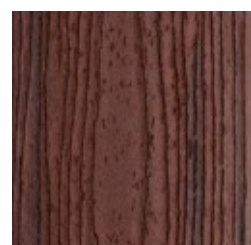

AVAILABLE COLORS:

ISLAND MIST

TIKI TORCH

HAVANA GOLD

SPICED RUM

LAVA ROCK

TRANSCEND TROPICALS

1" Square-Edge Board