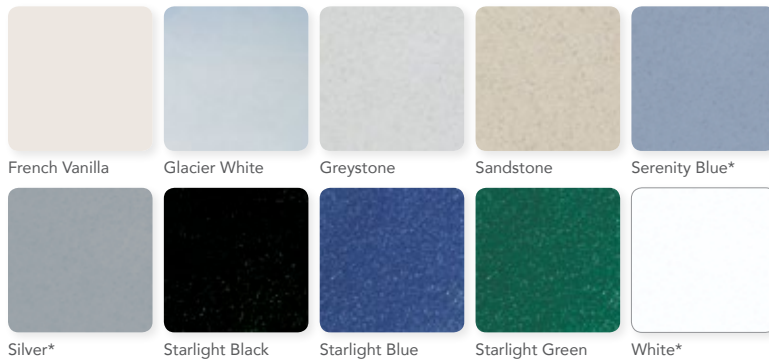

SHELLS & CABINETS

PERMASHELL™ COLORS

PERMAWOOD™ CABINET COLORS

*Serenity Blue, Silver or White not available in Bella MS or Rendezvous LS models. Color samples are for reference only. Actual product color may vary slightly. Nordic Products Inc. reserves the right to change any specifications without notice.