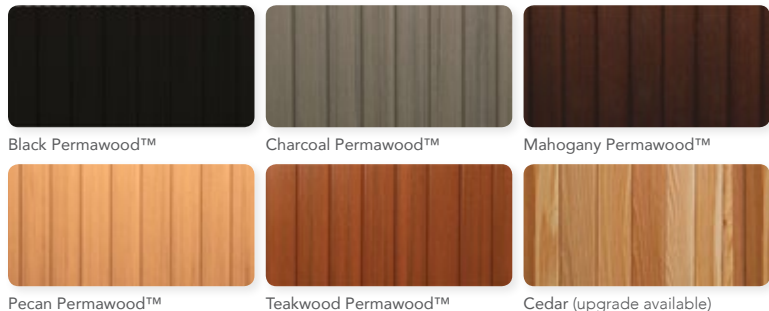

SHELLS & CABINETS

PERMASHELL™ COLORS

PERMAWOOD™ CABINET COLORS

*Serenity Blue, Silver or White not available in Bella MS or Rendezvous LS models. Color samples are for reference only. Actual product color may vary slightly. Nordic Products Inc. reserves the right to change any specifications without notice.