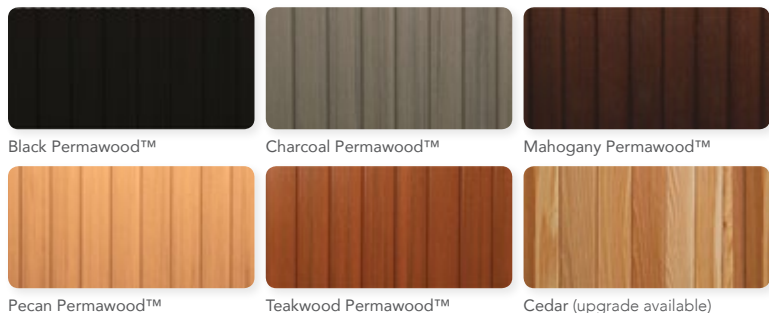

PERMAWOOD™ CABINET COLORS

*Serenity Blue, Silver or White not available in Bella MS or Rendezvous LS models. Color samples are for reference only. Actual product color may vary slightly. Nordic Products Inc. reserves the right to change any specifications without notice.