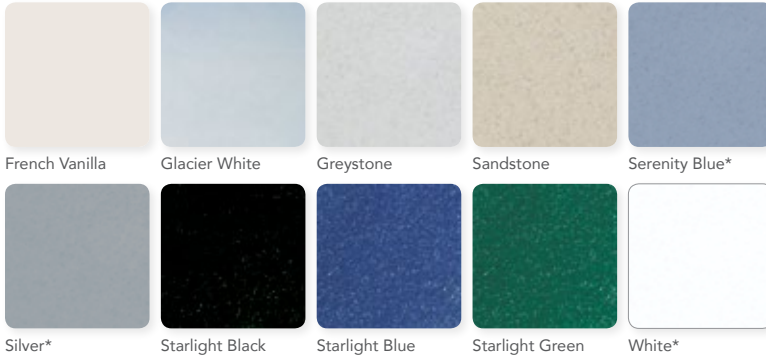

Shown in French Vanilla

SHELLS & CABINETS

PERMASHELL™ COLORS

PERMAWOOD™ CABINET COLORS

*Serenity Blue, Silver or White not available in Bella MS or Rendezvous LS models. Color samples are for reference only. Actual product color may vary slightly. Nordic Products Inc. reserves the right to change any specifications without notice.