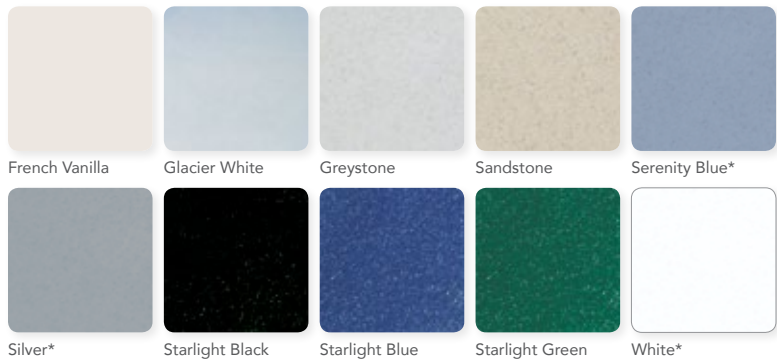

MODERN SERIES ENCORE MS

Shown in Glacier White

SHELLS & CABINETS

PERMASHELL™ COLORS

PERMAWOOD™ CABINET COLORS

*Serenity Blue, Silver or White not available in Bella MS or Rendezvous LS models. Color samples are for reference only. Actual product color may vary slightly. Nordic Products Inc. reserves the right to change any specifications without notice.