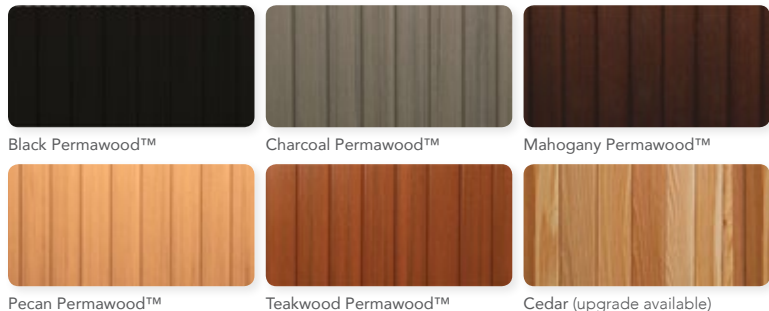

MODERN SERIES ENCORE MS

Shown in Glacier White

SHELLS & CABINETS

PERMASHELL™ COLORS

PERMAWOOD™ CABINET COLORS

*Serenity Blue, Silver or White not available in Bella MS or Rendezvous LS models. Color samples are for reference only. Actual product color may vary slightly. Nordic Products Inc. reserves the right to change any specifications without notice.