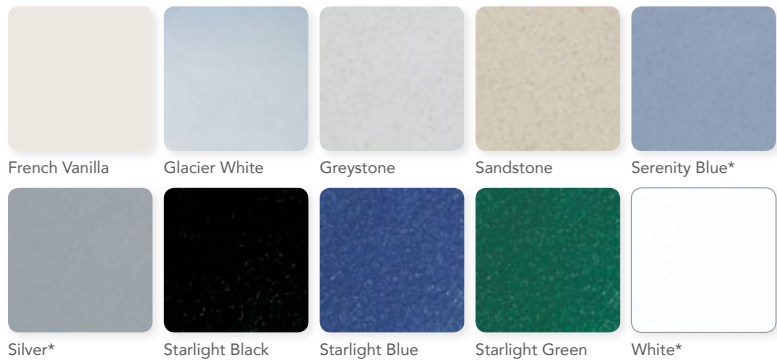

### PERMASHELL™ COLORS

### PERMAWOOD™ CABINET COLORS

\*Serenity Blue, Silver or White not available in Bella MS or Rendezvous LS models. Color samples are for reference only. Actual product color may vary slightly. Nordic Products Inc. reserves the right to change any specifications without notice.