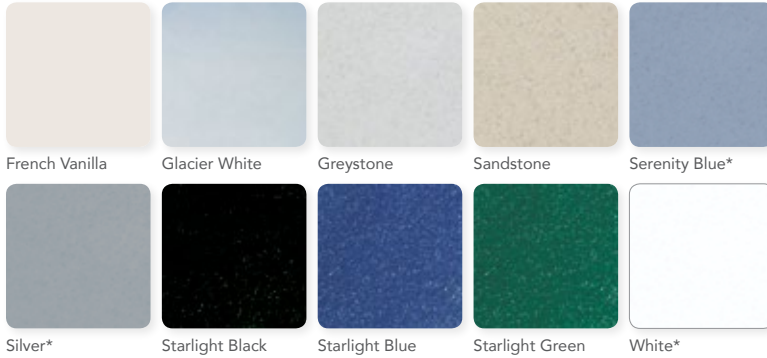

Shown in Starlight Blue

SHELLS & CABINETS

PERMASHELL™ COLORS

PERMAWOOD™ CABINET COLORS

*Serenity Blue, Silver or White not available in Bella MS or Rendezvous LS models. Color samples are for reference only. Actual product color may vary slightly. Nordic Products Inc. reserves the right to change any specifications without notice.