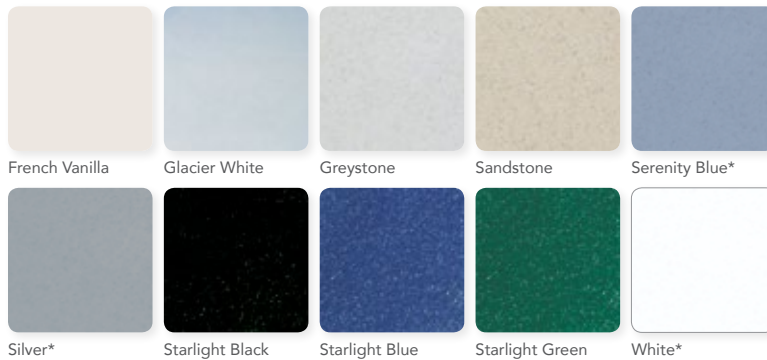

SHELLS & CABINETS

PERMASHELL™ COLORS

PERMAWOOD™ CABINET COLORS

*Serenity Blue, Silver or White not available in Bella MS or Rendezvous LS models. Color samples are for reference only. Actual product color may vary slightly. Nordic Products Inc. reserves the right to change any specifications without notice.