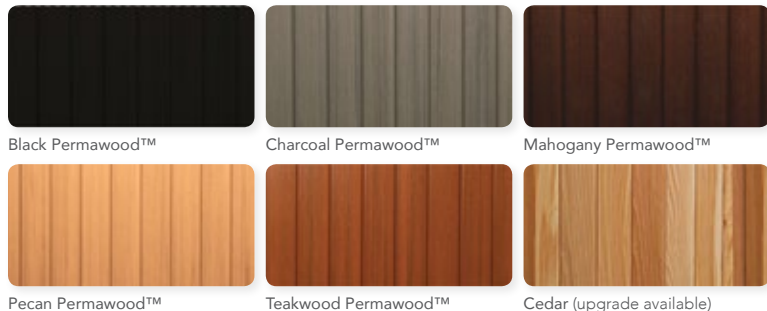

SHELLS & CABINETS

PERMASHELL™ COLORS

PERMAWOOD™ CABINET COLORS

*Serenity Blue, Silver or White not available in Bella MS or Rendezvous LS models. Color samples are for reference only. Actual product color may vary slightly. Nordic Products Inc. reserves the right to change any specifications without notice.