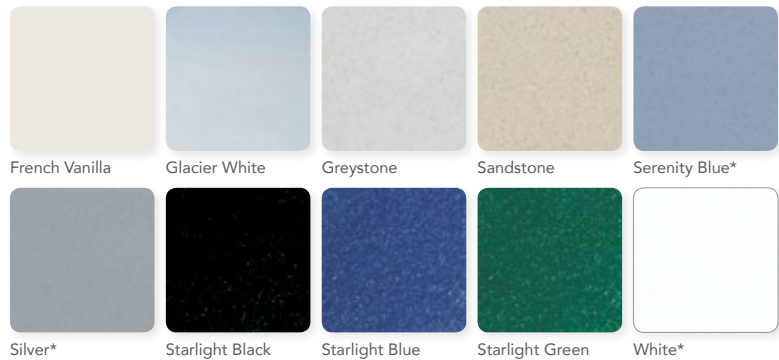

LUXURY SERIES JUBILEE LS

Shown in White

SHELLS & CABINETS

PERMASHELL™ COLORS

PERMAWOOD™ CABINET COLORS

*Serenity Blue, Silver or White not available in Bella MS or Rendezvous LS models. Color samples are for reference only. Actual product color may vary slightly. Nordic Products Inc. reserves the right to change any specifications without notice.