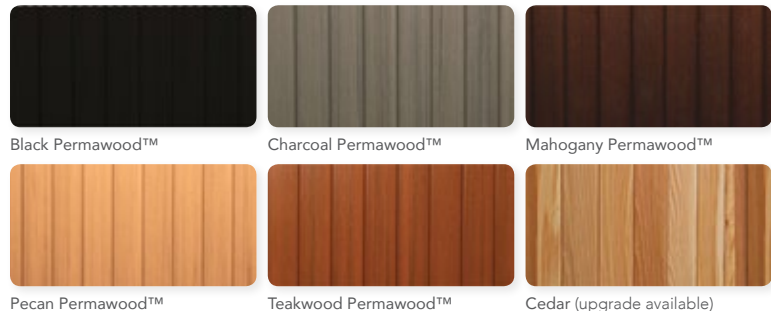

LUXURY SERIES JUBILEE LS

Shown in White

SHELLS & CABINETS

PERMASHELL™ COLORS

PERMAWOOD™ CABINET COLORS

*Serenity Blue, Silver or White not available in Bella MS or Rendezvous LS models. Color samples are for reference only. Actual product color may vary slightly. Nordic Products Inc. reserves the right to change any specifications without notice.