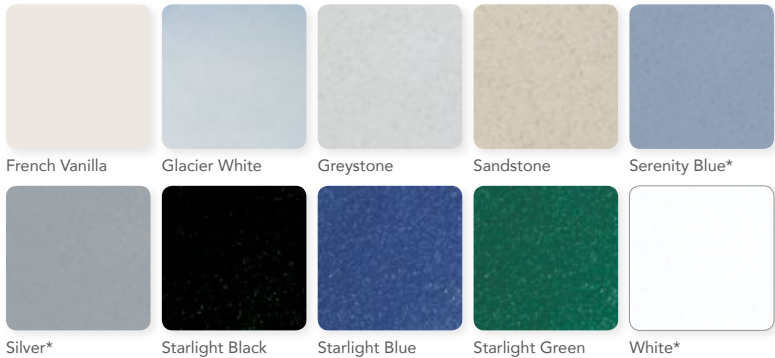

Shown in White

SHELLS & CABINETS

PERMASHELL™ COLORS

PERMAWOOD™ CABINET COLORS

*Serenity Blue, Silver or White not available in Bella MS or Rendezvous LS models. Color samples are for reference only. Actual product color may vary slightly. Nordic Products Inc. reserves the right to change any specifications without notice.